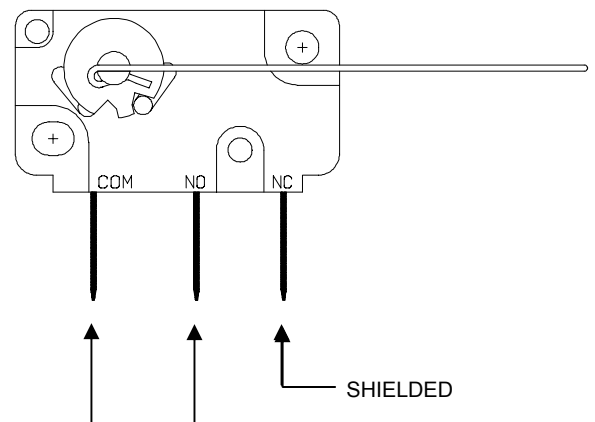

SELECT DESIRED TIME PER COIN BY COMBINING APPROPRIATE SWITCH VALUES.

SELECT DESIRED NUMBER OF COINS TO VEND BY COMBINING APPROPRIATE SWITCH VALUES.

TERMINAL BLOCK CONNECTIONS

COIN SWITCH CONNECTIONS

CONNECT COIN SWITCH WIRES TO "COM" AND "NO" TERMINALS