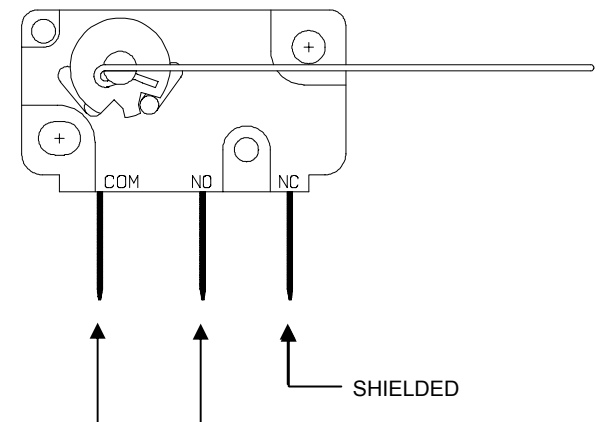

SELECT DESIRED TIME PER COIN BY COMBINING APPROPRIATE SWITCH VALUES.

SELECT DESIRED NUMBER OF COINS TO VEND BY COMBINING APPROPRIATE SWITCH VALUES.

TERMINAL BLOCK CONNECTIONS

COIN SWITCH CONNECTIONS

CONNECT COIN SWITCH WIRES TO "COM" AND "NO" TERMINALS

SELECT DESIRED TIME PER COIN BY COMBINING APPROPRIATE SWITCH VALUES.

SELECT DESIRED NUMBER OF COINS TO VEND BY COMBINING APPROPRIATE SWITCH VALUES.

ON →

TERMINAL BLOCK CONNECTIONS

COIN SWITCH CONNECTIONS

CONNECT COIN SWITCH WIRES TO "COM" AND "NO" TERMINALS