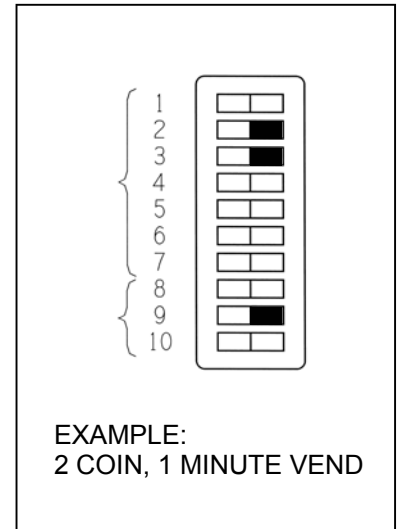

SELECT DESIRED TIME PER COIN BY COMBINING APPROPRIATE SWITCH VALUES.

SELECT DESIRED NUMBER OF COINS TO VEND BY COMBINING APPROPRIATE SWITCH VALUES.

TERMINAL BLOCK CONNECTIONS

COIN SWITCH CONNECTIONS

CONNECT COIN SWITCH WIRES TO "COM" AND "NO" TERMINALS