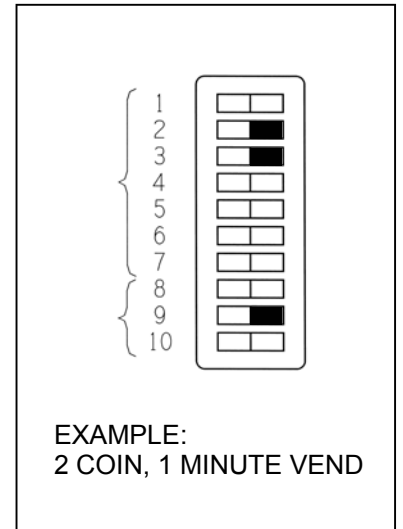

SELECT DESIRED TIME PER COIN BY COMBINING APPROPRIATE SWITCH VALUES.

SELECT DESIRED NUMBER OF COINS TO VEND BY COMBINING APPROPRIATE SWITCH VALUES.

ON →

TERMINAL BLOCK CONNECTIONS

COIN SWITCH CONNECTIONS

CONNECT COIN SWITCH WIRES TO "COM" AND "NO" TERMINALS

SELECT DESIRED TIME PER COIN BY COMBINING APPROPRIATE SWITCH VALUES.

SELECT DESIRED NUMBER OF COINS TO VEND BY COMBINING APPROPRIATE SWITCH VALUES.

TERMINAL BLOCK CONNECTIONS

COIN SWITCH CONNECTIONS

CONNECT COIN SWITCH WIRES TO "COM" AND "NO" TERMINALS