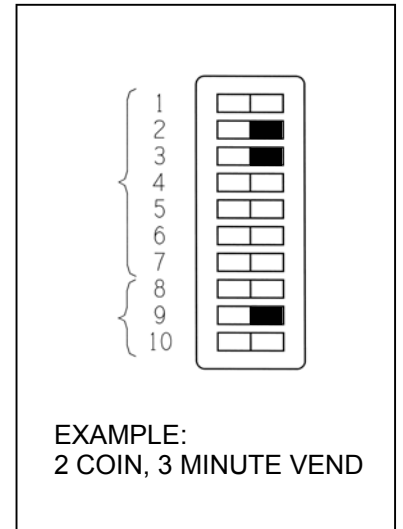

SELECT DESIRED TIME PER COIN BY COMBINING APPROPRIATE SWITCH VALUES.

SELECT DESIRED NUMBER OF COINS TO VEND BY COMBINING APPROPRIATE SWITCH VALUES.

TERMINAL BLOCK CONNECTIONS

COIN SWITCH CONNECTIONS

CONNECT COIN SWITCH WIRES TO "COM" AND "NO" TERMINALS