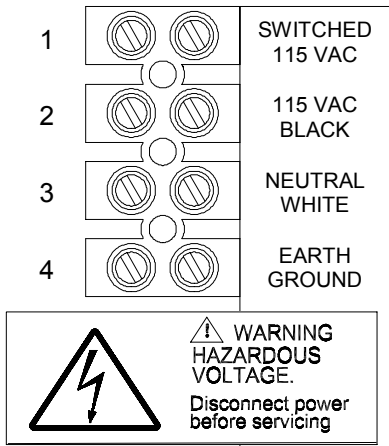

SELECT DESIRED TIME PER COIN BY COMBINING APPROPRIATE SWITCH VALUES.

SELECT DESIRED NUMBER OF COINS TO VEND BY COMBINING APPROPRIATE SWITCH VALUES.

TERMINAL BLOCK CONNECTIONS

COIN SWITCH CONNECTIONS

CONNECT COIN SWITCH WIRES TO "COM" AND "NO" TERMINALS