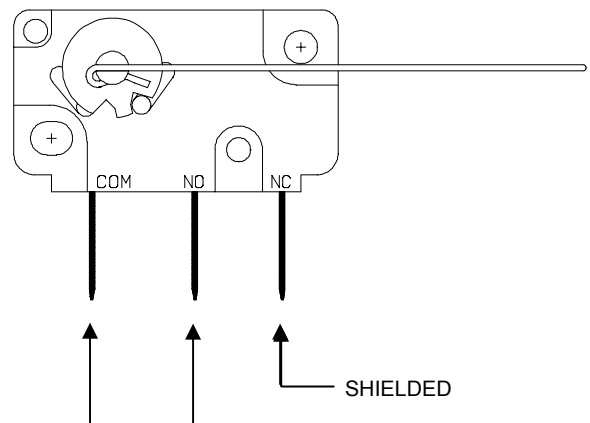

SELECT DESIRED TIME PER COIN BY COMBINING APPROPRIATE SWITCH VALUES.

SELECT DESIRED NUMBER OF COINS TO VEND BY COMBINING APPROPRIATE SWITCH VALUES.

TERMINAL BLOCK CONNECTIONS

COIN SWITCH CONNECTIONS

CONNECT COIN SWITCH WIRES TO "COM" AND "NO" TERMINALS