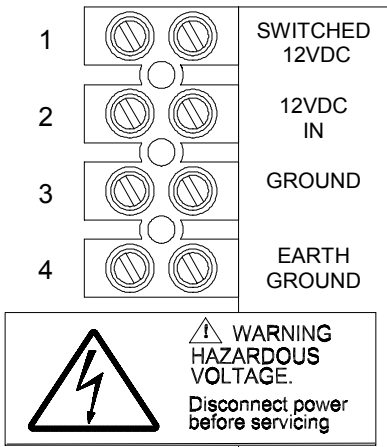

SELECT DESIRED TIME PER COIN BY COMBINING APPROPRIATE SWITCH VALUES.

SELECT DESIRED NUMBER OF COINS TO VEND BY COMBINING APPROPRIATE SWITCH VALUES.

TERMINAL BLOCK CONNECTIONS

COIN SWITCH CONNECTIONS

CONNECT COIN SWITCH WIRES TO "COM" AND "NO" TERMINALS