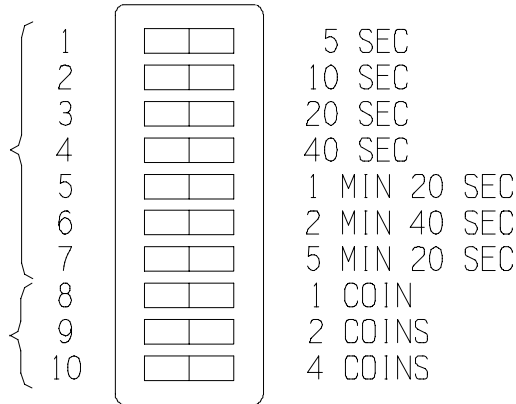

SELECT DESIRED TIME PER COIN BY COMBINING APPROPRIATE SWITCH VALUES.

SELECT DESIRED NUMBER OF COINS TO VEND BY COMBINING APPROPRIATE SWITCH VALUES.

TERMINAL BLOCK CONNECTIONS

COIN SWITCH CONNECTIONS

CONNECT COIN SWITCH WIRES TO "COM" AND "NO" TERMINALS