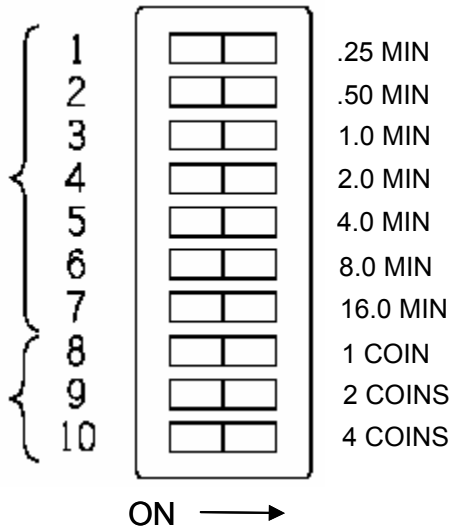

SELECT DESIRED TIME PER COIN BY COMBINING APPROPRIATE SWITCH VALUES.

SELECT DESIRED NUMBER OF COINS TO VEND BY COMBINING APPROPRIATE SWITCH VALUES.

TERMINAL BLOCK CONNECTIONS

COIN SWITCH CONNECTIONS

CONNECT COIN SWITCH WIRES TO "COM" AND "NO" TERMINALS