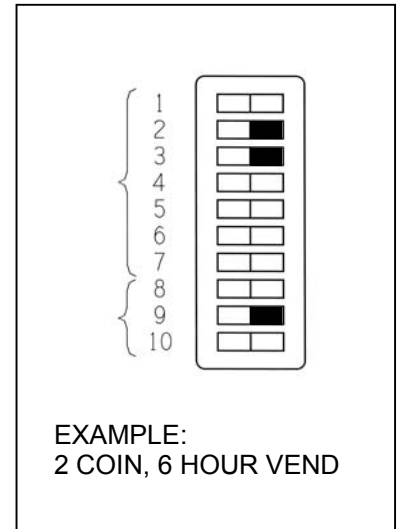

SELECT DESIRED TIME PER COIN BY COMBINING APPROPRIATE SWITCH VALUES.

SELECT DESIRED NUMBER OF COINS TO VEND BY COMBINING APPROPRIATE SWITCH VALUES.

TERMINAL BLOCK CONNECTIONS

COIN SWITCH CONNECTIONS

CONNECT COIN SWITCH WIRES TO "COM" AND "NO" TERMINALS