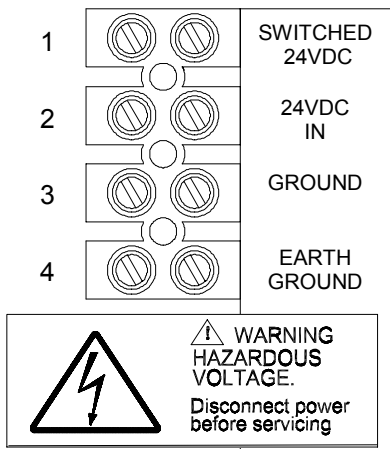

SELECT DESIRED TIME PER COIN BY COMBINING APPROPRIATE SWITCH VALUES.

SELECT DESIRED NUMBER OF COINS TO VEND BY COMBINING APPROPRIATE SWITCH VALUES.

TERMINAL BLOCK CONNECTIONS

COIN SWITCH CONNECTIONS

CONNECT COIN SWITCH WIRES TO "COM" AND "NO" TERMINALS