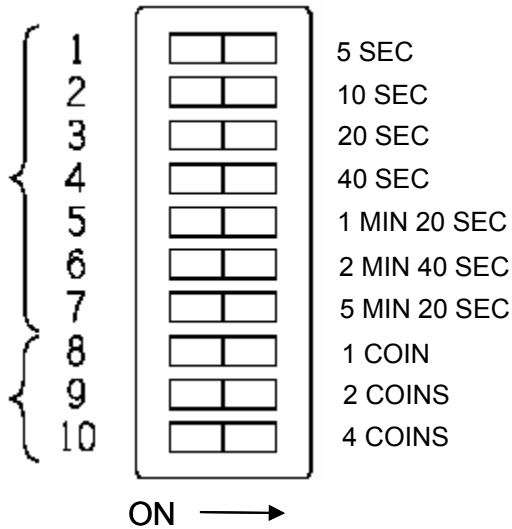

SELECT DESIRED TIME PER COIN BY COMBINING APPROPRIATE SWITCH VALUES.

SELECT DESIRED NUMBER OF COINS TO VEND BY COMBINING APPROPRIATE SWITCH VALUES.

TERMINAL BLOCK CONNECTIONS

COIN SWITCH CONNECTIONS

CONNECT COIN SWITCH WIRES TO "COM" AND "NO" TERMINALS