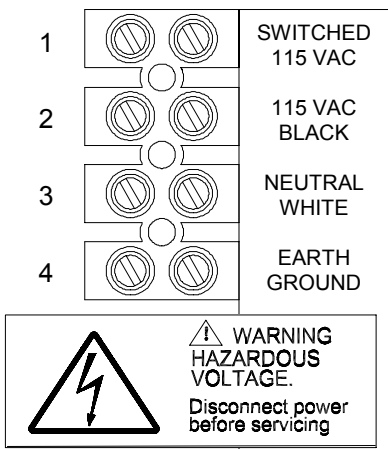

SELECT DESIRED TIME PER COIN BY COMBINING APPROPRIATE SWITCH VALUES.

SELECT DESIRED NUMBER OF COINS TO VEND BY COMBINING APPROPRIATE SWITCH VALUES.

TERMINAL BLOCK CONNECTIONS

COIN SWITCH CONNECTIONS

CONNECT COIN SWITCH WIRES TO "COM" AND "NO" TERMINALS