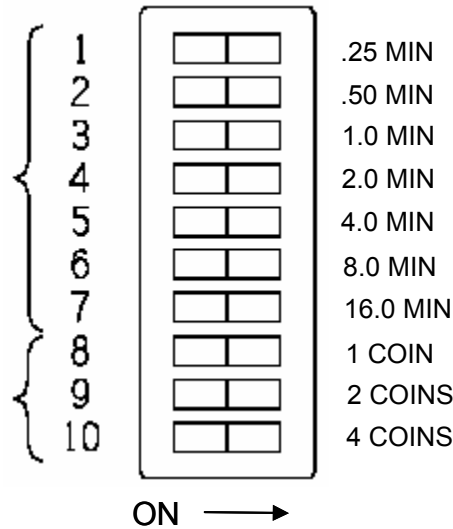

SELECT DESIRED TIME PER COIN BY COMBINING APPROPRIATE SWITCH VALUES.

SELECT DESIRED NUMBER OF COINS TO VEND BY COMBINING APPROPRIATE SWITCH VALUES.

TERMINAL BLOCK CONNECTIONS

COIN SWITCH CONNECTIONS

CONNECT COIN SWITCH WIRES TO "COM" AND "NO" TERMINALS