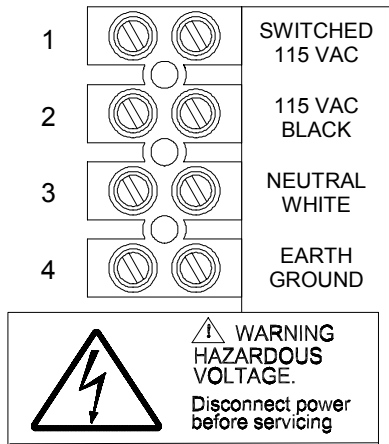

SELECT DESIRED TIME PER COIN BY COMBINING APPROPRIATE SWITCH VALUES.

SELECT DESIRED NUMBER OF COINS TO VEND BY COMBINING APPROPRIATE SWITCH VALUES.

TERMINAL BLOCK CONNECTIONS

COIN SWITCH CONNECTIONS

CONNECT COIN SWITCH WIRES TO "COM" AND "NO" TERMINALS