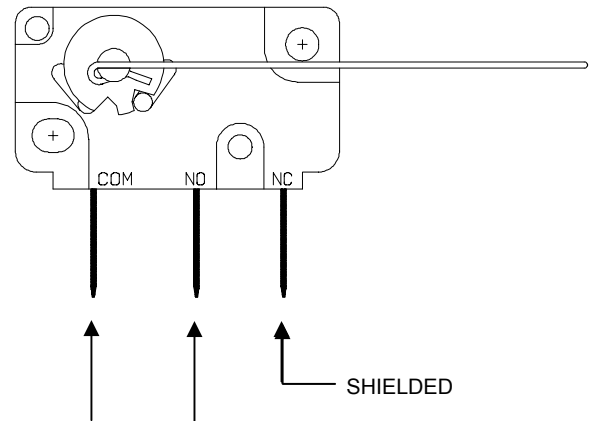

SELECT DESIRED TIME PER COIN BY COMBINING APPROPRIATE SWITCH VALUES.

SELECT DESIRED NUMBER OF COINS TO VEND BY COMBINING APPROPRIATE SWITCH VALUES.

TERMINAL BLOCK CONNECTIONS

COIN SWITCH CONNECTIONS

CONNECT COIN SWITCH WIRES TO "COM" AND "NO" TERMINALS