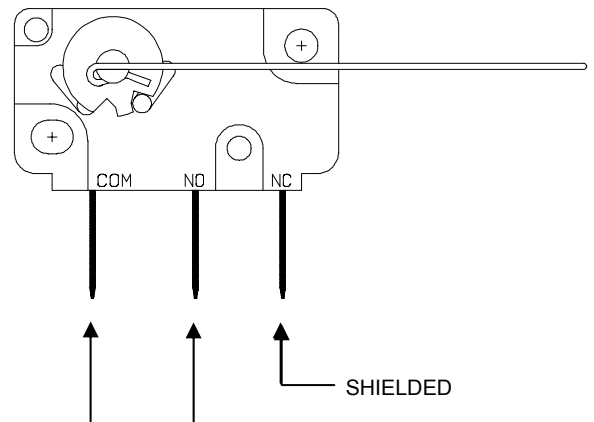

SELECT DESIRED TIME PER COIN BY COMBINING APPROPRIATE SWITCH VALUES.

SELECT DESIRED NUMBER OF COINS TO VEND BY COMBINING APPROPRIATE SWITCH VALUES.

TERMINAL BLOCK CONNECTIONS

COIN SWITCH CONNECTIONS

CONNECT COIN SWITCH WIRES TO "COM" AND "NO" TERMINALS