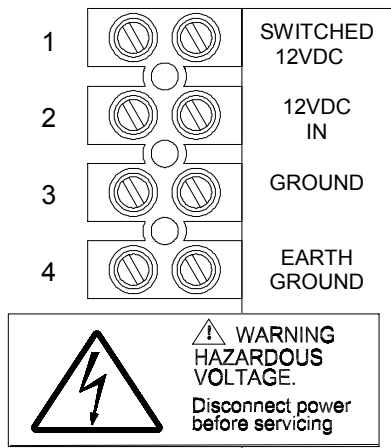

SELECT DESIRED TIME PER COIN BY COMBINING APPROPRIATE SWITCH VALUES.

SELECT DESIRED NUMBER OF COINS TO VEND BY COMBINING APPROPRIATE SWITCH VALUES.

TERMINAL BLOCK CONNECTIONS

COIN SWITCH CONNECTIONS

CONNECT COIN SWITCH WIRES TO "COM" AND "NO" TERMINALS