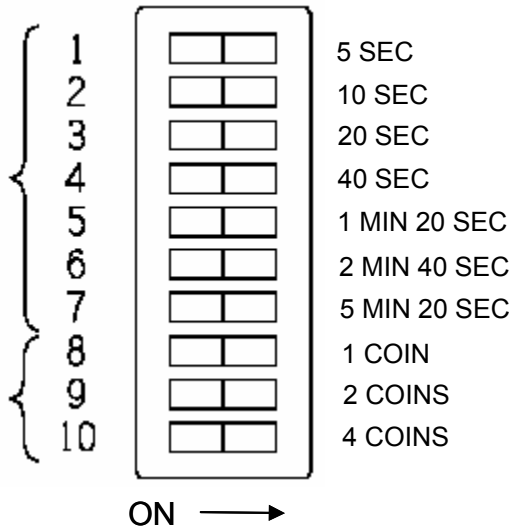

SELECT DESIRED TIME PER COIN BY COMBINING APPROPRIATE SWITCH VALUES.

SELECT DESIRED NUMBER OF COINS TO VEND BY COMBINING APPROPRIATE SWITCH VALUES.

TERMINAL BLOCK CONNECTIONS

COIN SWITCH CONNECTIONS

CONNECT COIN SWITCH WIRES TO "COM" AND "NO" TERMINALS

COIN MECHANISMS INC.

PO Box 5128, 400 Regency Drive, Glendale Heights, IL 60139-5128 VOICE: 630/924-7070 1-800-323-6498 FAX: 630/924-7088

ATV-3 TIMER P/N 09780010 - 24VDC TIMER CONFIGURATION SHEET

SWITCH SETTINGS