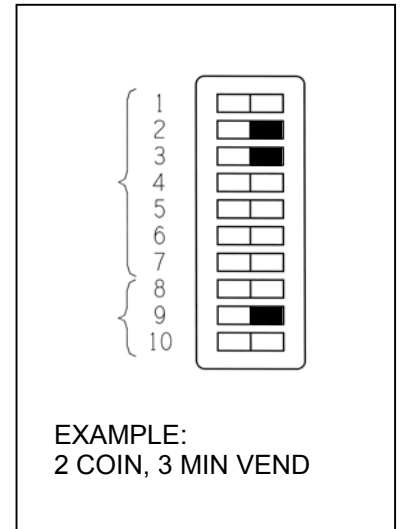

SELECT DESIRED TIME PER COIN BY COMBINING APPROPRIATE SWITCH VALUES.

SELECT DESIRED NUMBER OF COINS TO VEND BY COMBINING APPROPRIATE SWITCH VALUES.

TERMINAL BLOCK CONNECTIONS

COIN SWITCH CONNECTIONS

CONNECT COIN SWITCH WIRES TO "COM" AND "NO" TERMINALS