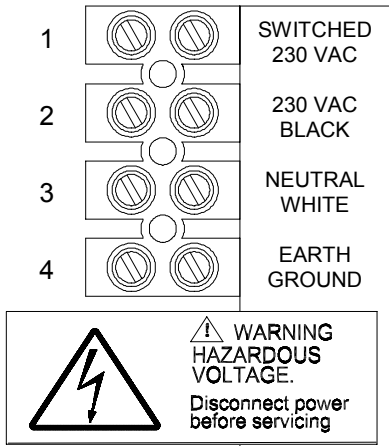

SELECT DESIRED TIME PER COIN BY COMBINING APPROPRIATE SWITCH VALUES.

SELECT DESIRED NUMBER OF COINS TO VEND BY COMBINING APPROPRIATE SWITCH VALUES.

TERMINAL BLOCK CONNECTIONS

COIN SWITCH CONNECTIONS

CONNECT COIN SWITCH WIRES TO "COM" AND "NO" TERMINALS