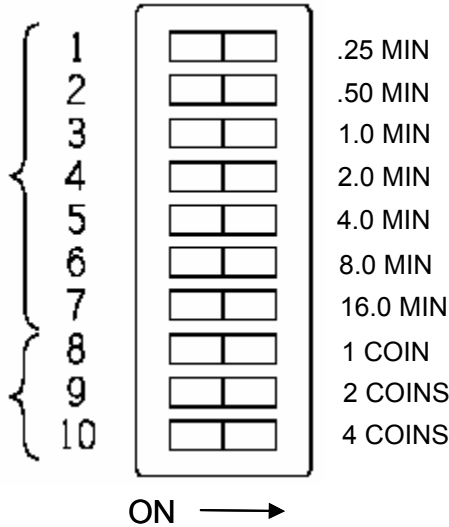

SELECT DESIRED TIME PER COIN BY COMBINING APPROPRIATE SWITCH VALUES.

SELECT DESIRED NUMBER OF COINS TO VEND BY COMBINING APPROPRIATE SWITCH VALUES.

TERMINAL BLOCK CONNECTIONS

COIN SWITCH CONNECTIONS

CONNECT COIN SWITCH WIRES TO "COM" AND "NO" TERMINALS