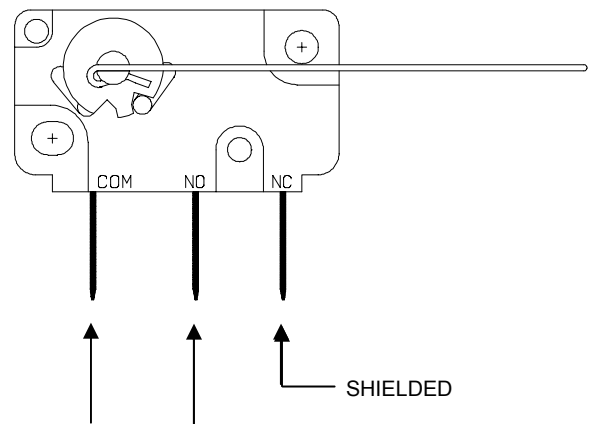

SELECT DESIRED TIME PER COIN BY COMBINING APPROPRIATE SWITCH VALUES.

SELECT DESIRED NUMBER OF COINS TO VEND BY COMBINING APPROPRIATE SWITCH VALUES.

TERMINAL BLOCK CONNECTIONS

COIN SWITCH CONNECTIONS

CONNECT COIN SWITCH WIRES TO "COM" AND "NO" TERMINALS