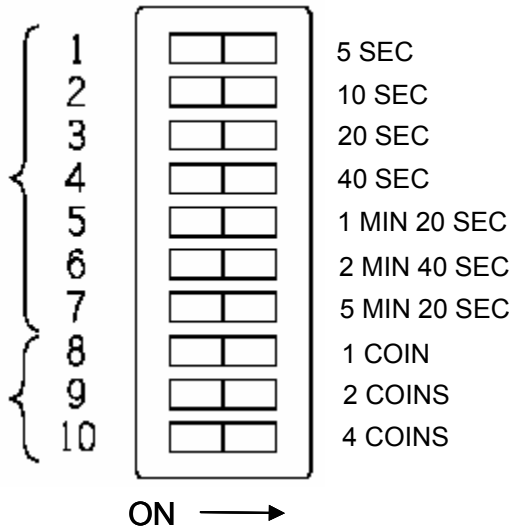

SELECT DESIRED TIME PER COIN BY COMBINING APPROPRIATE SWITCH VALUES.

SELECT DESIRED NUMBER OF COINS TO VEND BY COMBINING APPROPRIATE SWITCH VALUES.

ON →

TERMINAL BLOCK CONNECTIONS

COIN SWITCH CONNECTIONS

CONNECT COIN SWITCH WIRES TO "COM" AND "NO" TERMINALS

SELECT DESIRED TIME PER COIN BY COMBINING APPROPRIATE SWITCH VALUES.

SELECT DESIRED NUMBER OF COINS TO VEND BY COMBINING APPROPRIATE SWITCH VALUES.

TERMINAL BLOCK CONNECTIONS

COIN SWITCH CONNECTIONS

CONNECT COIN SWITCH WIRES TO "COM" AND "NO" TERMINALS