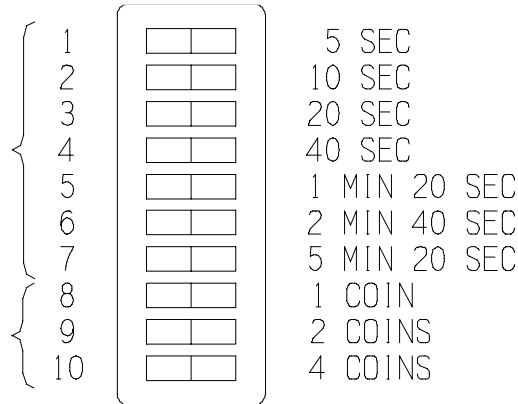

SELECT DESIRED TIME PER COIN BY COMBINING APPROPRIATE SWITCH VALUES.

SELECT DESIRED NUMBER OF COINS TO VEND BY COMBINING APPROPRIATE SWITCH VALUES.

TERMINAL BLOCK CONNECTIONS

COIN SWITCH CONNECTIONS

CONNECT COIN SWITCH WIRES TO "COM" AND "NO" TERMINALS

COIN MECHANISMS INC.

PO Box 5128, 400 Regency Drive, Glendale Heights, IL 60139-5128 VOICE: 630/924-7070 1-800-323-6498 FAX: 630/924-7088

ATV-3 TIMER P/N 09780008-230VAC TIMER CONFIGURATION SHEET

SWITCH SETTINGS

SELECT DESIRED TIME PER COIN BY COMBINING APPROPRIATE SWITCH VALUES.

SELECT DESIRED NUMBER OF COINS TO VEND BY COMBINING APPROPRIATE SWITCH VALUES.

ON →

TERMINAL BLOCK CONNECTIONS

COIN SWITCH CONNECTIONS

CONNECT COIN SWITCH WIRES TO "COM" AND "NO" TERMINALS