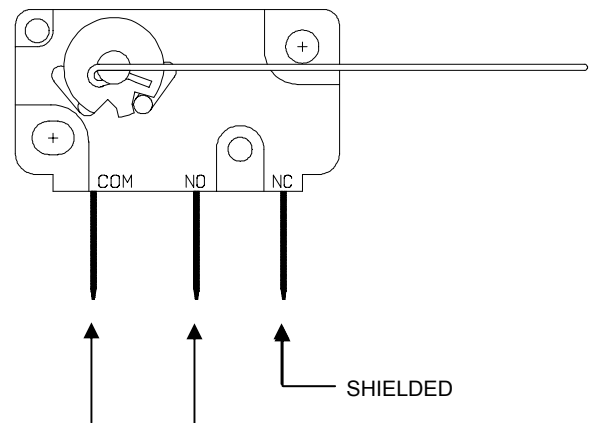

SELECT DESIRED TIME PER COIN BY COMBINING APPROPRIATE SWITCH VALUES.

SELECT DESIRED NUMBER OF COINS TO VEND BY COMBINING APPROPRIATE SWITCH VALUES.

TERMINAL BLOCK CONNECTIONS

COIN SWITCH CONNECTIONS

CONNECT COIN SWITCH WIRES TO "COM" AND "NO" TERMINALS