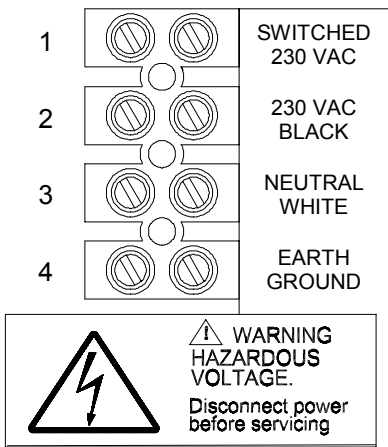

SELECT DESIRED TIME PER COIN BY COMBINING APPROPRIATE SWITCH VALUES.

SELECT DESIRED NUMBER OF COINS TO VEND BY COMBINING APPROPRIATE SWITCH VALUES.

ON →

TERMINAL BLOCK CONNECTIONS

COIN SWITCH CONNECTIONS

CONNECT COIN SWITCH WIRES TO "COM" AND "NO" TERMINALS

SELECT DESIRED TIME PER COIN BY COMBINING APPROPRIATE SWITCH VALUES.

SELECT DESIRED NUMBER OF COINS TO VEND BY COMBINING APPROPRIATE SWITCH VALUES.

TERMINAL BLOCK CONNECTIONS

COIN SWITCH CONNECTIONS

CONNECT COIN SWITCH WIRES TO "COM" AND "NO" TERMINALS