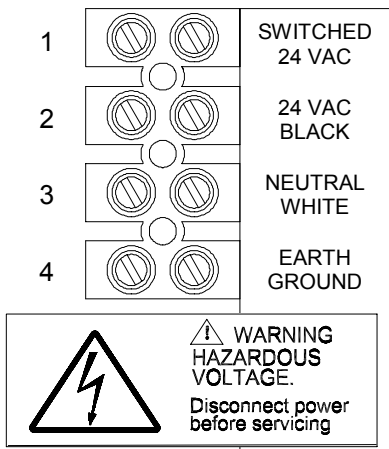

SELECT DESIRED TIME PER COIN BY COMBINING APPROPRIATE SWITCH VALUES.

SELECT DESIRED NUMBER OF COINS TO VEND BY COMBINING APPROPRIATE SWITCH VALUES.

ON →

TERMINAL BLOCK CONNECTIONS

COIN SWITCH CONNECTIONS

CONNECT COIN SWITCH WIRES TO "COM" AND "NO" TERMINALS

SELECT DESIRED TIME PER COIN BY COMBINING APPROPRIATE SWITCH VALUES.

SELECT DESIRED NUMBER OF COINS TO VEND BY COMBINING APPROPRIATE SWITCH VALUES.

TERMINAL BLOCK CONNECTIONS

COIN SWITCH CONNECTIONS

CONNECT COIN SWITCH WIRES TO "COM" AND "NO" TERMINALS