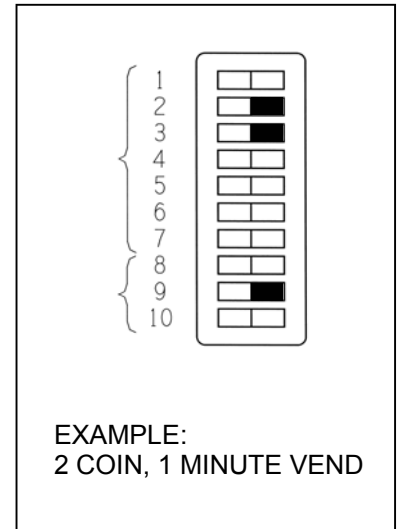

SELECT DESIRED TIME PER COIN BY COMBINING APPROPRIATE SWITCH VALUES.

SELECT DESIRED NUMBER OF COINS TO VEND BY COMBINING APPROPRIATE SWITCH VALUES.

TERMINAL BLOCK CONNECTIONS

COIN SWITCH CONNECTIONS

CONNECT COIN SWITCH WIRES TO "COM" AND "NO" TERMINALS

SELECT DESIRED TIME PER COIN BY COMBINING APPROPRIATE SWITCH VALUES.

SELECT DESIRED NUMBER OF COINS TO VEND BY COMBINING APPROPRIATE SWITCH VALUES.

ON →

TERMINAL BLOCK CONNECTIONS

COIN SWITCH CONNECTIONS

CONNECT COIN SWITCH WIRES TO "COM" AND "NO" TERMINALS