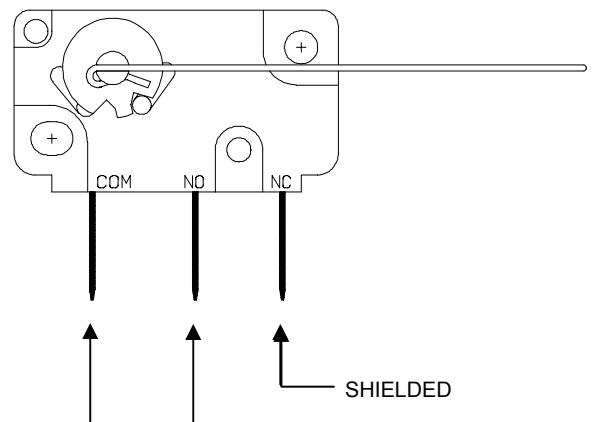

SELECT DESIRED TIME PER COIN BY COMBINING APPROPRIATE SWITCH VALUES.

SELECT DESIRED NUMBER OF COINS TO VEND BY COMBINING APPROPRIATE SWITCH VALUES.

TERMINAL BLOCK CONNECTIONS

COIN SWITCH CONNECTIONS

CONNECT COIN SWITCH WIRES TO "COM" AND "NO" TERMINALS

SELECT DESIRED TIME PER COIN BY COMBINING APPROPRIATE SWITCH VALUES.

SELECT DESIRED NUMBER OF COINS TO VEND BY COMBINING APPROPRIATE SWITCH VALUES.

ON →

TERMINAL BLOCK CONNECTIONS

COIN SWITCH CONNECTIONS

CONNECT COIN SWITCH WIRES TO "COM" AND "NO" TERMINALS