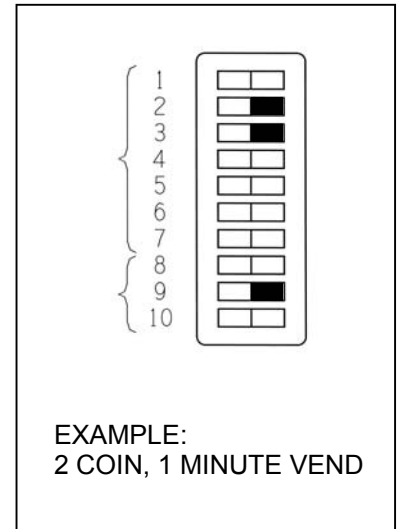

SELECT DESIRED TIME PER COIN BY COMBINING APPROPRIATE SWITCH VALUES.

SELECT DESIRED NUMBER OF COINS TO VEND BY COMBINING APPROPRIATE SWITCH VALUES.

TERMINAL BLOCK CONNECTIONS

COIN SWITCH CONNECTIONS

CONNECT COIN SWITCH WIRES TO "COM" AND "NO" TERMINALS