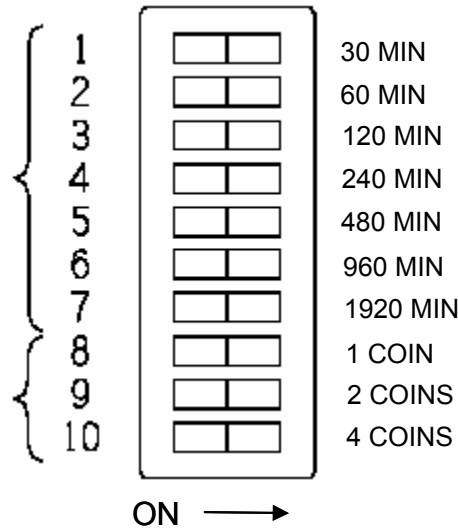

SELECT DESIRED TIME PER COIN BY COMBINING APPROPRIATE SWITCH VALUES.

SELECT DESIRED NUMBER OF COINS TO VEND BY COMBINING APPROPRIATE SWITCH VALUES.

TERMINAL BLOCK CONNECTIONS

COIN SWITCH CONNECTIONS

CONNECT COIN SWITCH WIRES TO "COM" AND "NO" TERMINALS