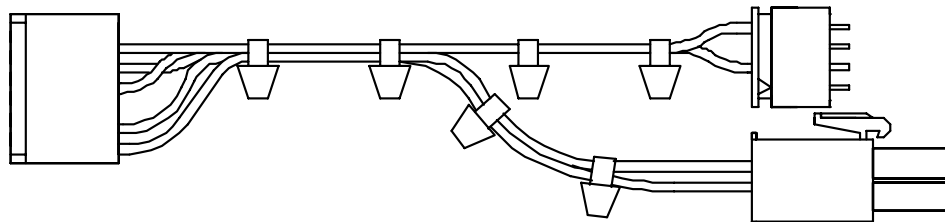

# HARNESSES FOR SIGMA MACHINES

**P/N 09280034**  
SIGMA GAMES  
INTERFACE FOR IC-16 TO REPLACE CC-16,  
12VDC, INHIBIT HI, SENSE (SR)

**P/N 09280076**  
SIGMA GAMES  
INTERFACE FOR IC-16OE TO REPLACE MC-16OE

**P/N 0928-000123**  
SIGMA JAPAN  
INTERFACE FOR IC-16OE  
TO REPLACE CC-16, 12VDC, NO INHIBIT, NO SENSE

**P/N 0928-000124**  
SIGMA JAPAN  
INTERFACE FOR IC-16OE  
TO REPLACE CC-16, 12VDC, INHIBIT HI, SENSE (SR)