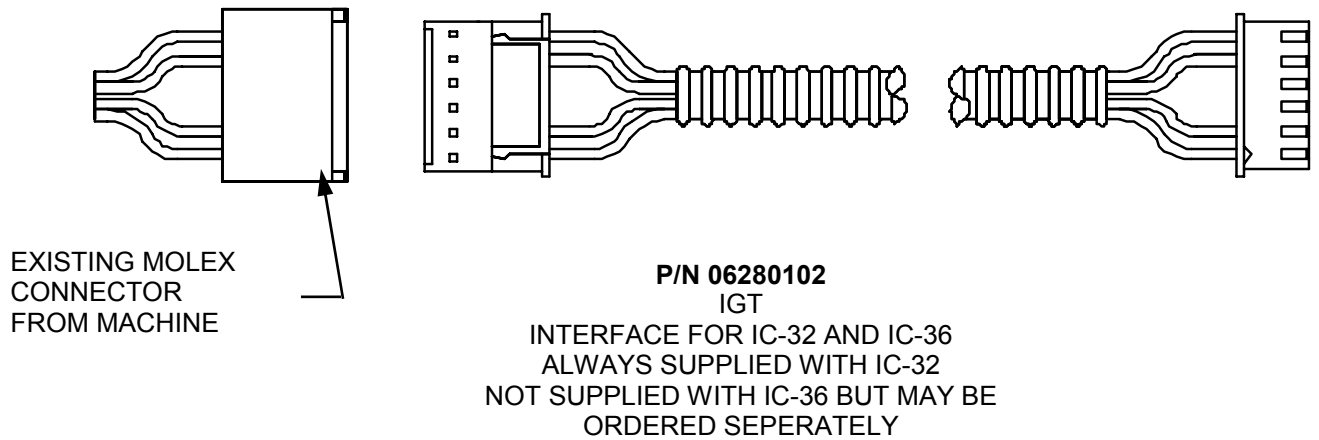

## HARNESSES FOR IGT MACHINES

# HARNESSES FOR SIGMA MACHINES

**P/N 09280034**  
SIGMA GAMES  
INTERFACE FOR IC-16 TO REPLACE CC-16,  
12VDC, INHIBIT HI, SENSE (SR)

**P/N 09280076**  
SIGMA GAMES  
INTERFACE FOR IC-16OE TO REPLACE MC-16OE