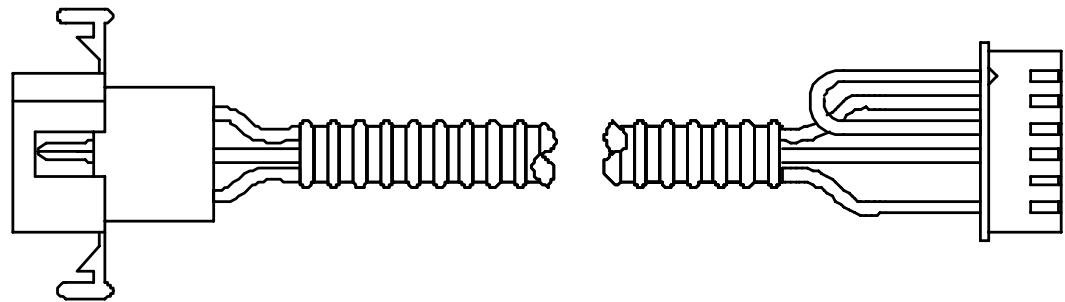

## HARNESSES FOR IGT MACHINES

# HARNESSES FOR SIGMA MACHINES

**P/N 09280034**  
SIGMA GAMES  
INTERFACE FOR IC-16 TO REPLACE CC-16,  
12VDC, INHIBIT HI, SENSE (SR)

**P/N 09280076**  
SIGMA GAMES  
INTERFACE FOR IC-16OE TO REPLACE MC-16OE

**P/N 0928-000123**  
SIGMA JAPAN  
INTERFACE FOR IC-16OE  
TO REPLACE CC-16, 12VDC, NO INHIBIT, NO SENSE

**P/N 0928-000124**  
SIGMA JAPAN  
INTERFACE FOR IC-16OE  
TO REPLACE CC-16, 12VDC, INHIBIT HI, SENSE (SR)