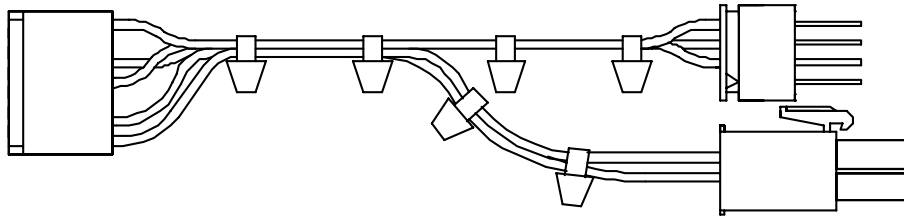

## HARNESSES FOR IGT MACHINES

# HARNESSES FOR SIGMA MACHINES

**P/N 09280034**  
SIGMA GAMES  
INTERFACE FOR IC-16 TO REPLACE CC-16,  
12VDC, INHIBIT HI, SENSE (SR)

**P/N 09280076**  
SIGMA GAMES  
INTERFACE FOR IC-16OE TO REPLACE MC-16OE

**P/N 0928-000123**  
SIGMA JAPAN  
INTERFACE FOR IC-16OE  
TO REPLACE CC-16, 12VDC, NO INHIBIT, NO SENSE

**P/N 0928-000124**  
SIGMA JAPAN  
INTERFACE FOR IC-16OE  
TO REPLACE CC-16, 12VDC, INHIBIT HI, SENSE (SR)