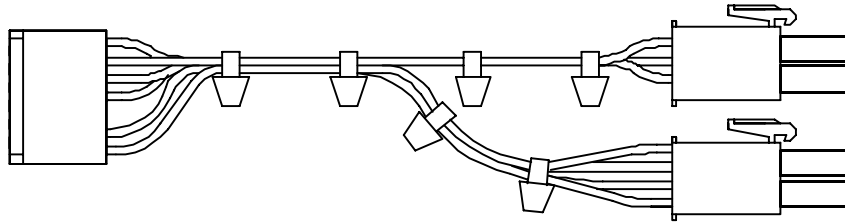

## HARNESSES FOR IGT MACHINES

# HARNESSES FOR SIGMA MACHINES

**P/N 09280034**  
SIGMA GAMES  
INTERFACE FOR IC-16 TO REPLACE CC-16,  
12VDC, INHIBIT HI, SENSE (SR)

**P/N 09280076**  
SIGMA GAMES  
INTERFACE FOR IC-16OE TO REPLACE MC-16OE

**P/N 0928-000123**  
SIGMA JAPAN  
INTERFACE FOR IC-16OE  
TO REPLACE CC-16, 12VDC, NO INHIBIT, NO SENSE

**P/N 0928-000124**  
SIGMA JAPAN  
INTERFACE FOR IC-16OE  
TO REPLACE CC-16, 12VDC, INHIBIT HI, SENSE (SR)