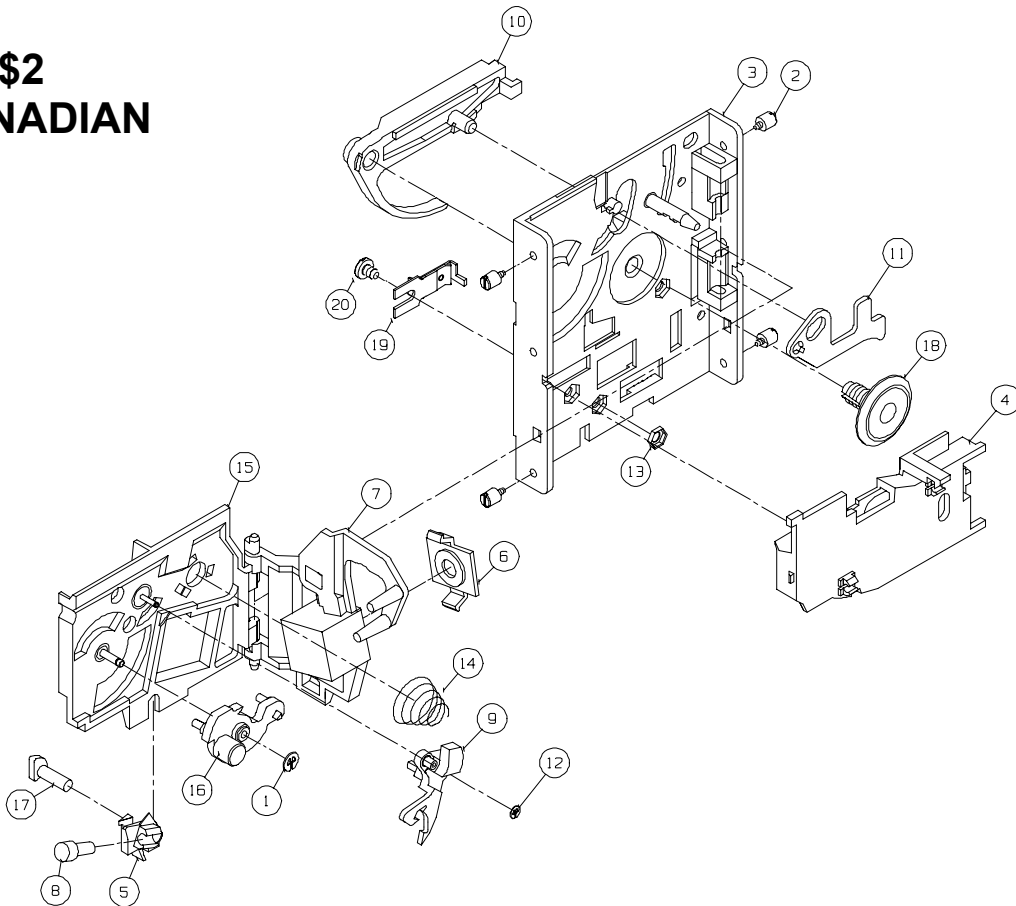

**COIN MECHANISMS INC.**

*Where The Money Meets The Machine*

PO Box 5128, 400 Regency Drive, Glendale Heights, IL 60139-5128 VOICE: 630/924-7070 1-800-323-6498 FAX: 630/924-708

**\$2  
CANADIAN**

P/n 10910002			
MATERIAL COLUMN			
ITEM	PART NO.	QTY	MATERIAL DESCRIPTION
1	04050007	1	RETAINER,"C"WASHER, 3/32DIA PIN
2	04060005-01	4	STUD,#6MTG
3	04120002-00	1	MAINPLATE,EXPORT
4	04120047	1	COVERPLATE,EXPORT,CANADA \$1
5	04120051	1	RAIL,MAG,SNAP ON
6	04120058	1	RETAINER,MAGNET,SNAP ON
7	04120059	1	GATE,MAGNET
8	04120064	1	MAGNET,DUO STICK
9	04120068	1	LEVER,UNDERSIZED,50NP
10	04120070	1	LEVER,OPERATING
11	04120082	1	BLADE,WIPER,EXPORT
12	04120090	1	RETAINER"C"WASHER,1/16 DIA PIN
13	04120094	1	NUT,PAL,6-40
14	04120098	1	SPRING,GATE-GREEN
15	05120006	1	GATE,PIN ASSY
16	05120021	1	CRADLE,ASSY,1.122 DIA
17	05120071-05	1	ROD ASSY,TRANSFER&RAIL
18	05120080	1	KEEPER ASSY,THK
19	05120083	1	SEPARATOR,ASSY, LG DIA
20	110-6-2	1	SCREW,6-32X1/8 TH MACH