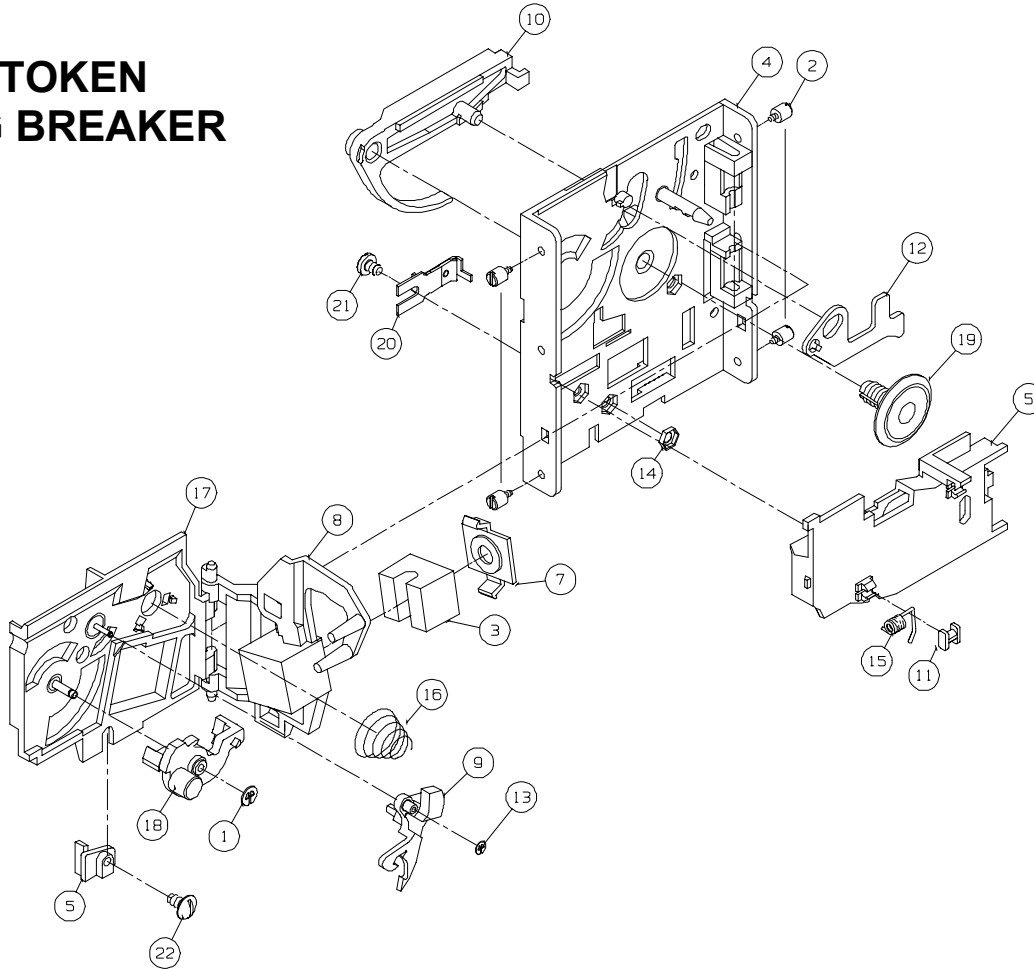

**COIN MECHANISMS INC.**

*Where The Money Meets The Machine*

PO Box 5128, 400 Regency Drive, Glendale Heights, IL 60139-5128 VOICE: 630/924-7070 1-800-323-6498 FAX: 630/924-708

# 1.125 TOKEN STRING BREAKER

P/n 10920009			
MATERIAL COLUMN			
ITEM	PART NO.	QTY	MATERIAL DESCRIPTION
1	04050007	1	RETAINER,"C"WASHER, 3/32DIA PIN
2	04060005-01	4	STUD,#6MTG
3	04100042	1	MAGNET,WHITE,COLT
4	04120002-00	1	MAINPLATE,EXPORT
5	04120041	1	RAIL,FRENCH,10FR
6	04120048	1	COVERPLATE,EXPORT,W/APF
7	04120058	1	RETAINER,MAGNET,SNAP ON
8	04120059	1	GATE,MAGNET
9	04120068	1	LEVER,UNDERSIZED,50NP
10	04120070	1	LEVER,OPERATING
11	04120079	1	RETAINER,STRING BREAKER
12	04120082	1	BLADE,WIPER,EXPORT
13	04120090	1	RETAINER"C"WASHER, 1/16 DIA PIN
14	04120094	1	NUT,PAL,6-40
15	04120095	1	WIRE,STRING BREAKER
16	04120098	1	SPRING,GATE-GREEN
17	05120006	1	GATE,PIN ASSY
18	05120029	1	CRADLE,ASSY,20C,AUSTRALIA
19	05120080	1	KEEPER ASSY,THK
20	05120082	1	SEPARATOR,ASSY, SM DIA
21	110-6-2	1	SCREW,6-32X1/8 TH MACH
22	110-6-3	1	SCREW,6-32X3/16 TH MACH