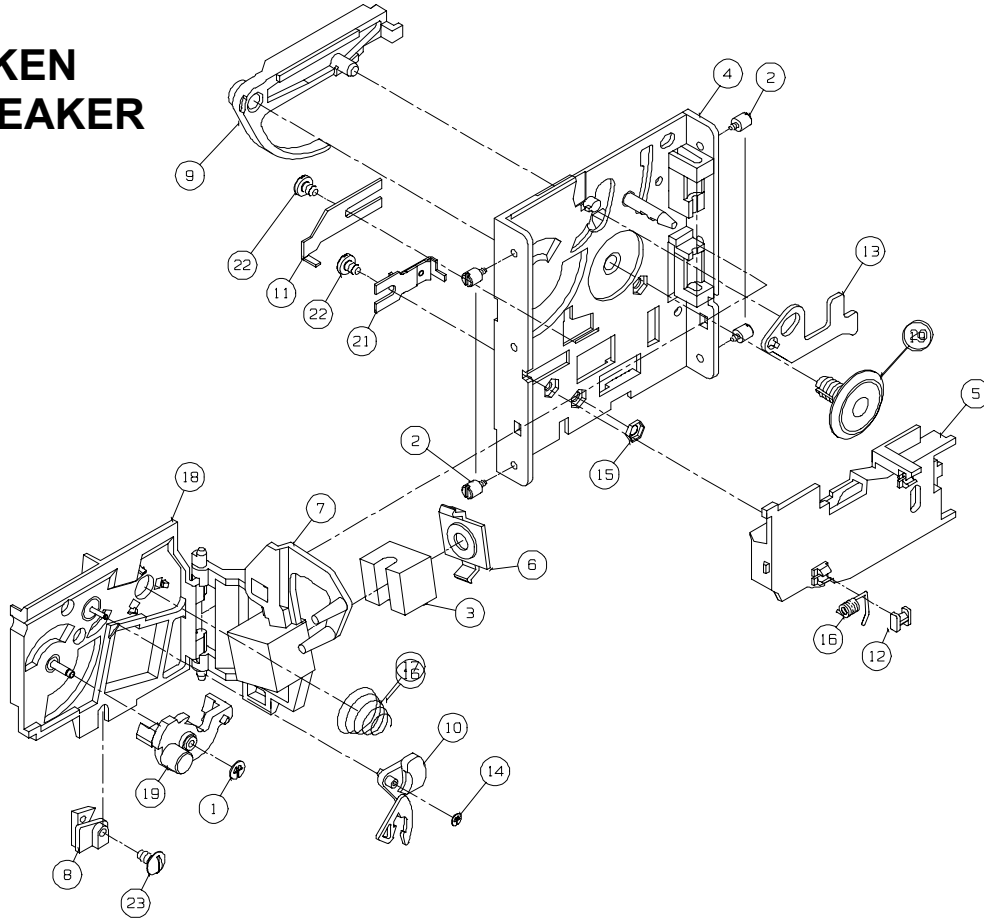

COIN MECHANISMS INC.

Where The Money Meets The Machine

PO Box 5128, 400 Regency Drive, Glendale Heights, IL 60139-5128 VOICE: 630/924-7070 1-800-323-6498 FAX: 630/924-708

**.882 TOKEN
STRING BREAKER**

P/n 10920209			
MATERIAL COLUMN			
ITEM	PART NO.	QTY	MATERIAL DESCRIPTION
1	04050007	1	RETAINER,"C"WASHER, 3/32DIA PIN
2	04060005-01	4	STUD,#6MTG
3	04100042	1	MAGNET,WHITE,COLT
4	04120002-00	1	MAINPLATE,EXPORT
5	04120046	1	COVERPLATE,EXPORT
6	04120058	1	RETAINER,MAGNET,SNAP ON
7	04120059	1	GATE,MAGNET
8	04120066-00	1	RAIL,.900 DIA,TAPPED
9	04120070	1	LEVER,OPERATING
10	04120076	1	LEVER,UNDERSIZED,\$1/25C
11	04120078-02	1	KICKER
12	04120079	1	RETAINER,STRING BREAKER
13	04120082	1	BLADE,WIPER,EXPORT
14	04120090	1	RETAINER"C"WASHER, 1/16 DIA PIN
15	04120094	1	NUT,PAL,6-40
16	04120095	1	WIRE,STRING BREAKER
17	04120098	1	SPRING,GATE-GREEN
18	05120006	1	GATE,PIN ASSY
19	05120027	1	CRADLE,ASSY,100 YEN
20	05120080	1	KEEPER ASSY,THK
21	05120082	1	SEPARATOR,ASSY, SM DIA
22	110-6-2	2	SCREW,6-32X1/8 TH MACH
23	110-6-3	1	SCREW,6-32X3/16 TH MACH