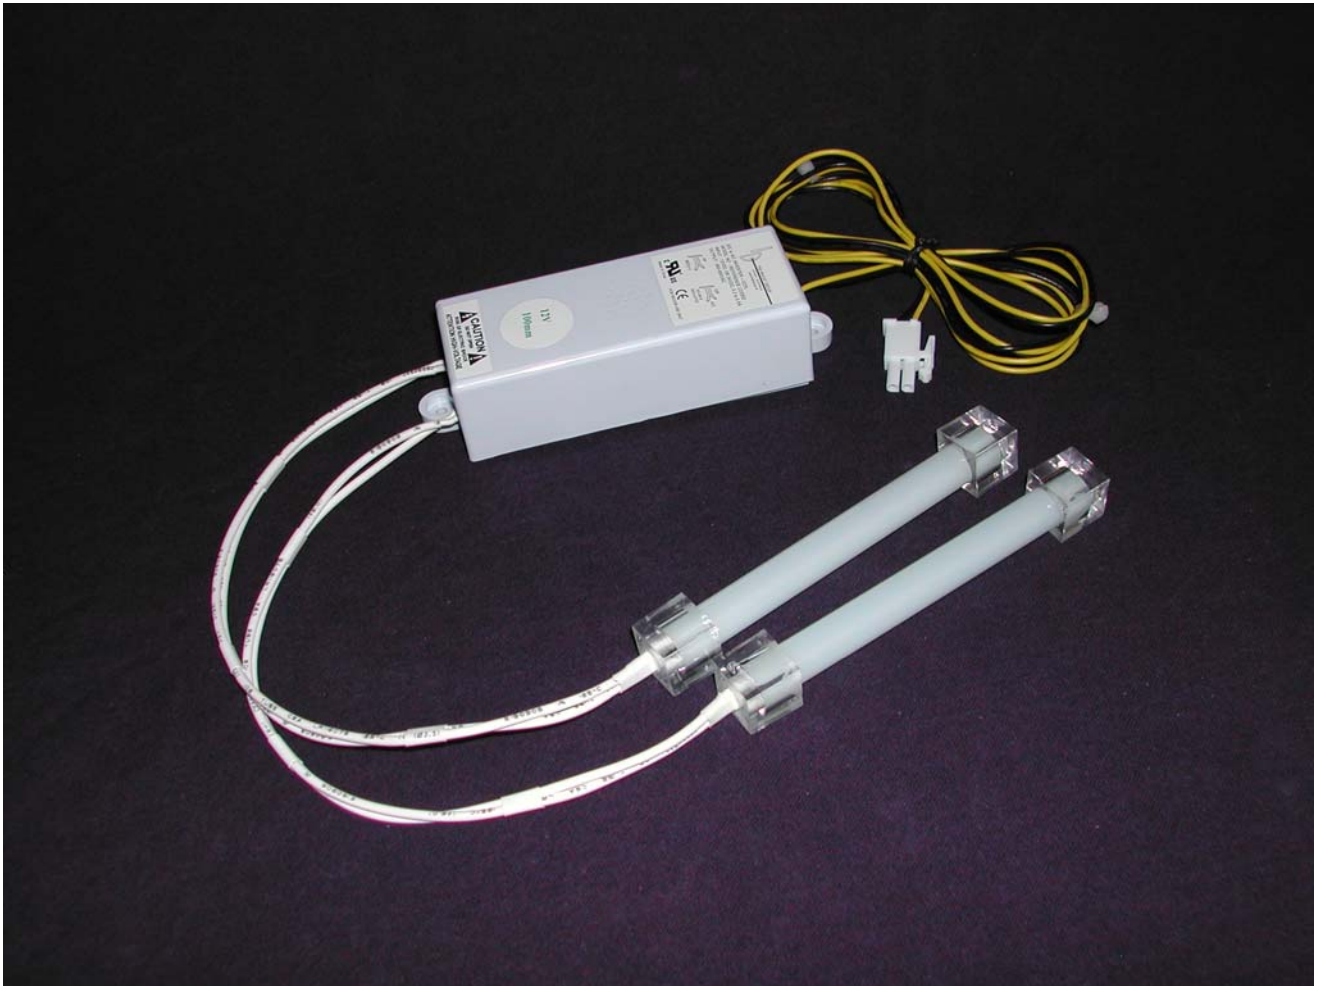

COIN MECHANISMS

Innovation Through Technology

CCFL Retrofit Kit - Coin Mech Part# 50480026

Spielo Part# 1502011-01

This kit is designed specifically for Spielo
and is used in their *Aura Enhanced* Belly Door

Exploded View

COIN MECHANISMS

Innovation Through Technology

P.O. Box 5128, 400 Regency Drive, Glendale Heights, IL 60139-5128
630/924-7070 • 1-800/323-6498 (In USA & Canada) • FAX 630/924-7088
www.coinmech.com

50480026 KIT CONSISTS OF THE FOLLOWING PARTS:

Part# 0928-000191 CUSTOM CCFL POWER HARNESS - Qty. 1 per kit

Part# 48000001
TYPE 1 CCFL LAMP 100mm SQUARE ENDS - Qty. 2 per kit

Part# 48120003 2 CHANNEL INVERTER TYPE 1 12VDC - Qty. 1 per kit