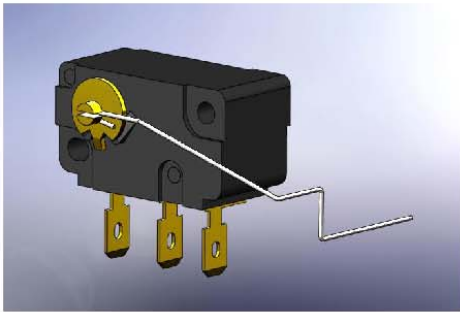

## SWITCH & WIRE ASSEMBLIES

### STAINLESS STEEL FRONT PLATES

Model 9000

Model 7600

Front Plate Model	Part No.	Description
7600	06730001	SW & WIRE, ASSY, FP, BD, 25C
7600	06730003	SW & WIRE, ASSY, FP, YD, 10C
9000	06900001	SW & WIRE, ASSY, FP, BD, 25C, CW