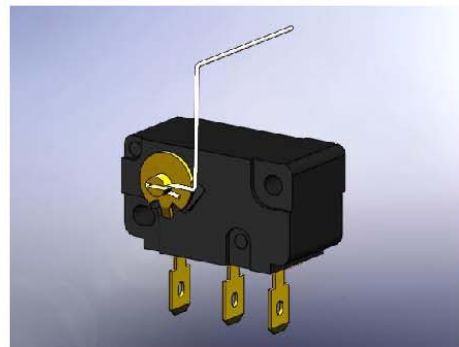

## SWITCH & WIRE ASSEMBLIES

### STAINLESS STEEL FRONT PLATES

Model 9000

Model 7600

Front Plate Model	Part No.	Description
7600	06730001	SW & WIRE, ASSY, FP, BD, 25C
7600	06730003	SW & WIRE, ASSY, FP, YD, 10C
9000	06900001	SW & WIRE, ASSY, FP, BD, 25C, CW