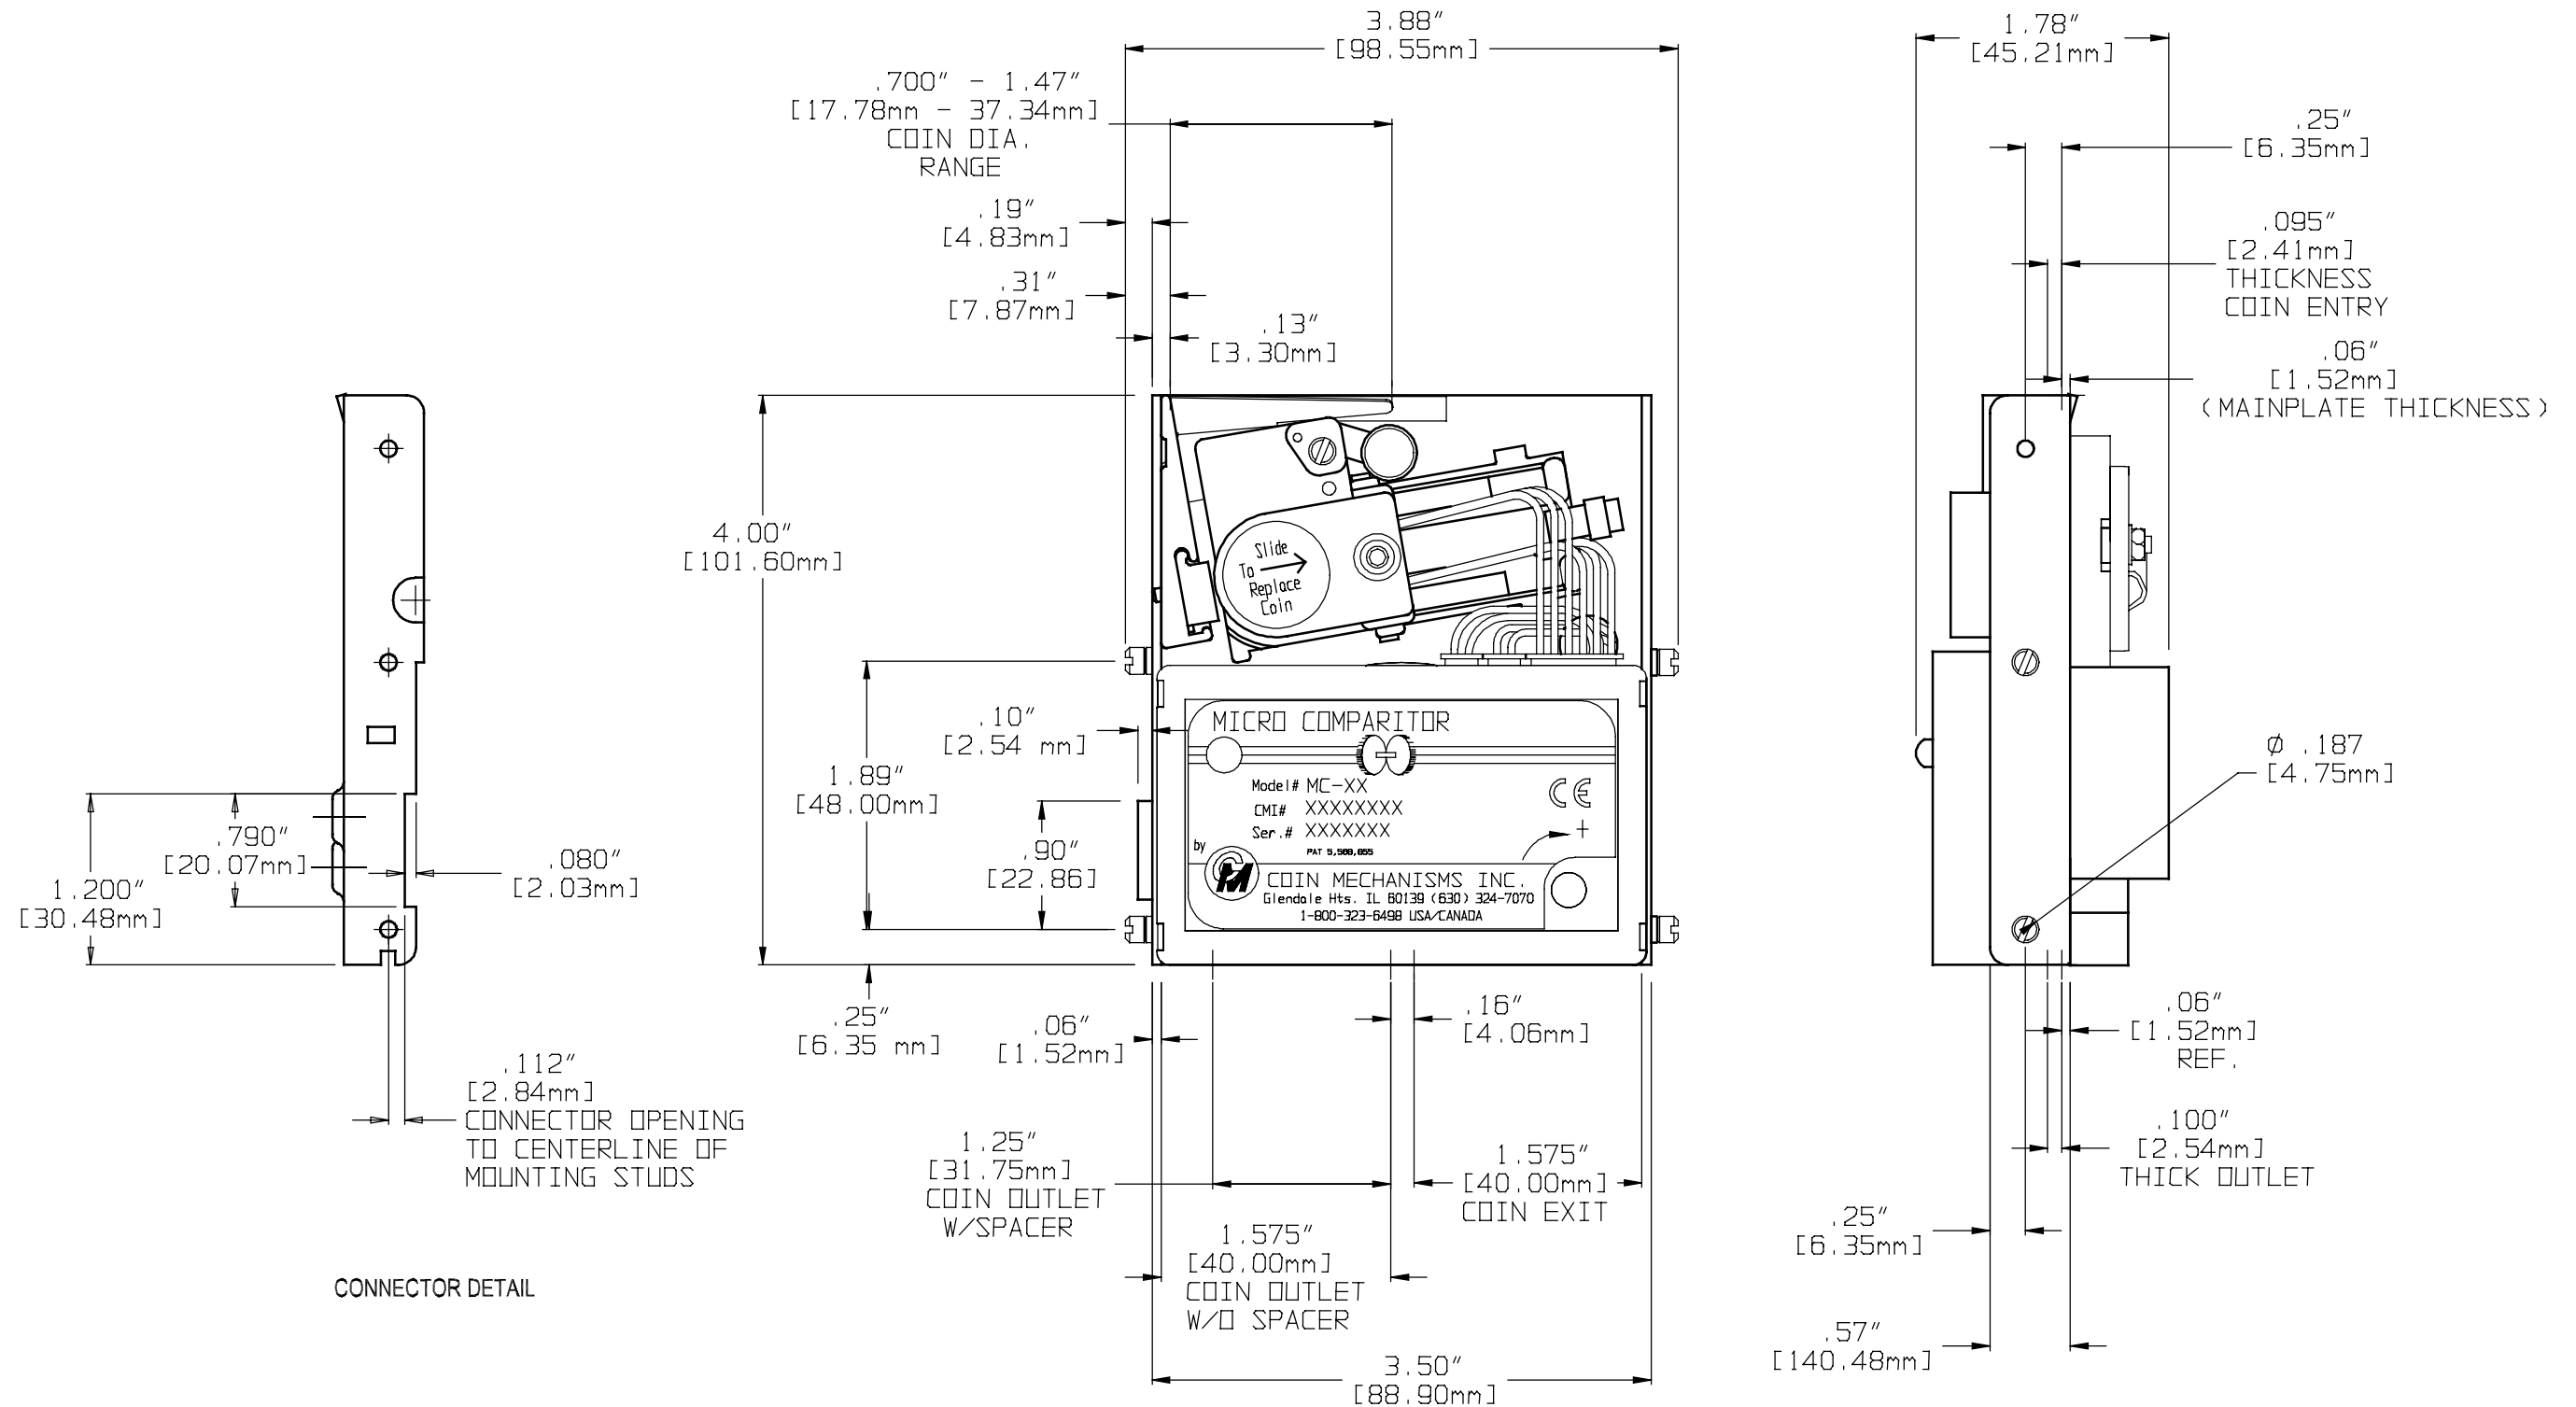

# MC THIN COIN DIMENSIONS

**COIN MECHANISMS INC.**

P.O. Box 5128, Glendale Heights, IL 60139-5128  
 630/924-7070\*1-800/323-6498\*FAX 630/924-7088\*E-MAIL-coinmech@coinmech.com  
 VISIT OUR WEB SITE AT [www.coinmech.com](http://www.coinmech.com)

P/N ENG00212 - 08/01