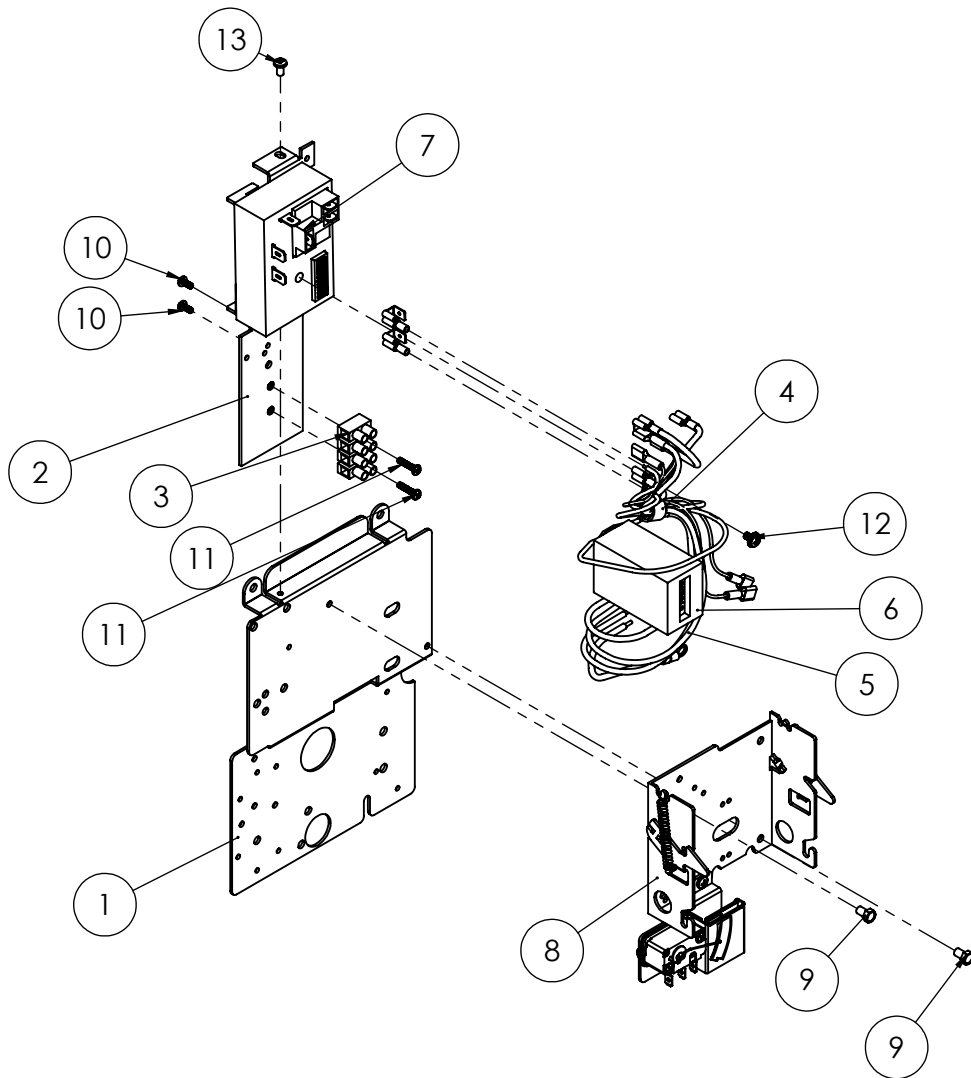

**P/N 06330045  
 PLATE, ASSY 25C  
 ATV-3 TIMER, LESS MECH**

**COIN MECHANISMS INC.**

ITEM NO.	PART NUMBER	DESCRIPTION	QTY.
1	04330008-01	PLATE, MTG, UNIVERSAL	1
2	05330050	BRKT, ASSY, TIMER MTG, ATV-3	1
3	0826-003156	TERMINAL BLOCK, 4POST, SCREW DN	1
4	0829-000325	CLAMP, CABLE, .38 DIA., #8	1
5	0928-000162	I/F, ASM, ATV-3	1
6	0928-000165	COUNTER, ASM, ATV-3, 120VAC	1
7	09780006	ATV-3,TMR 115VAC, 5-635S, SPDT	1
8	17000002	CHNL ASSY, 4B, USA, 25C, LESS MECH	1
9	209-8-4	SCREW, 8-32 X 1/4, HES, W/HD ROLOK WASHERHEAD	2
10	P-104-4-4	SCREW,4-40X1/4,PHIL,PH,MS	2
11	P-104-4-8	SCREW,4-40X1/2,PHIL,PH,MS	2
12	P-166-6-10	SCREW,6-32X5/8,PHIL,PH,W/SEMS	1
13	PSQ-216-6-4	SCREW, 6-32 X 1/4, PHIL/SQUARE, PH	1