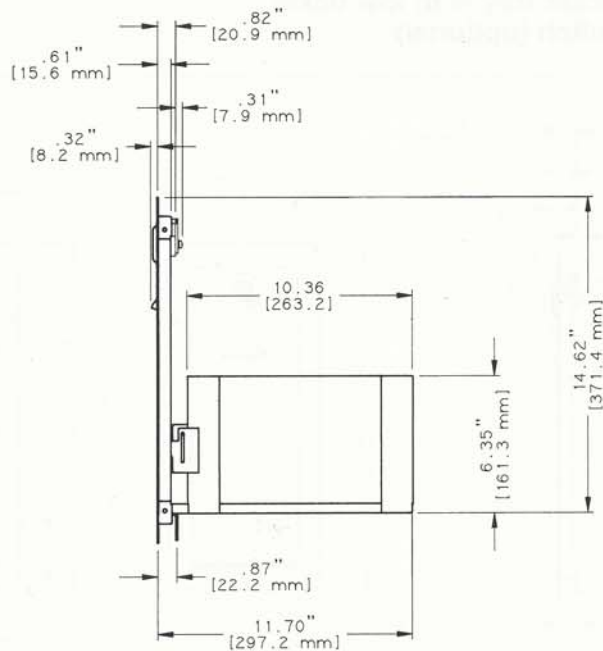

6000 SERIES TICKET TRAY ASSEMBLY

- Heavy duty all steel construction
- Industry standard ticket tray width
- Ticket tray capacity is approximately 2,500 tickets
- Low ticket indicator L.E.D., 12VDC, panel mount, red L.E.D., 5/32" hole
- Cherry switch & wire assembly activates to indicate when ticket supply is low
- Easy slide-in/slide-out design allows for quick removal from door