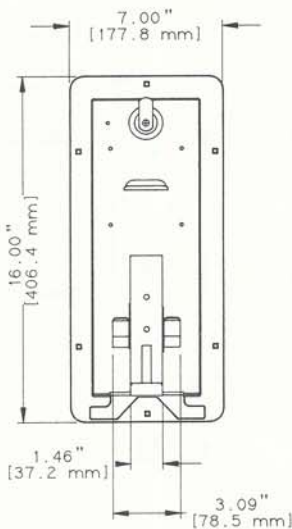

6000 SERIES TICKET TRAY ASSEMBLY

- Heavy duty all steel construction
- Industry standard ticket tray width
- Ticket tray capacity is approximately 2,500 tickets
- Low ticket indicator L.E.D., 12VDC, panel mount, red L.E.D., 5/32" hole
- Cherry switch & wire assembly activates to indicate when ticket supply is low
- Easy slide-in/slide-out design allows for quick removal from door