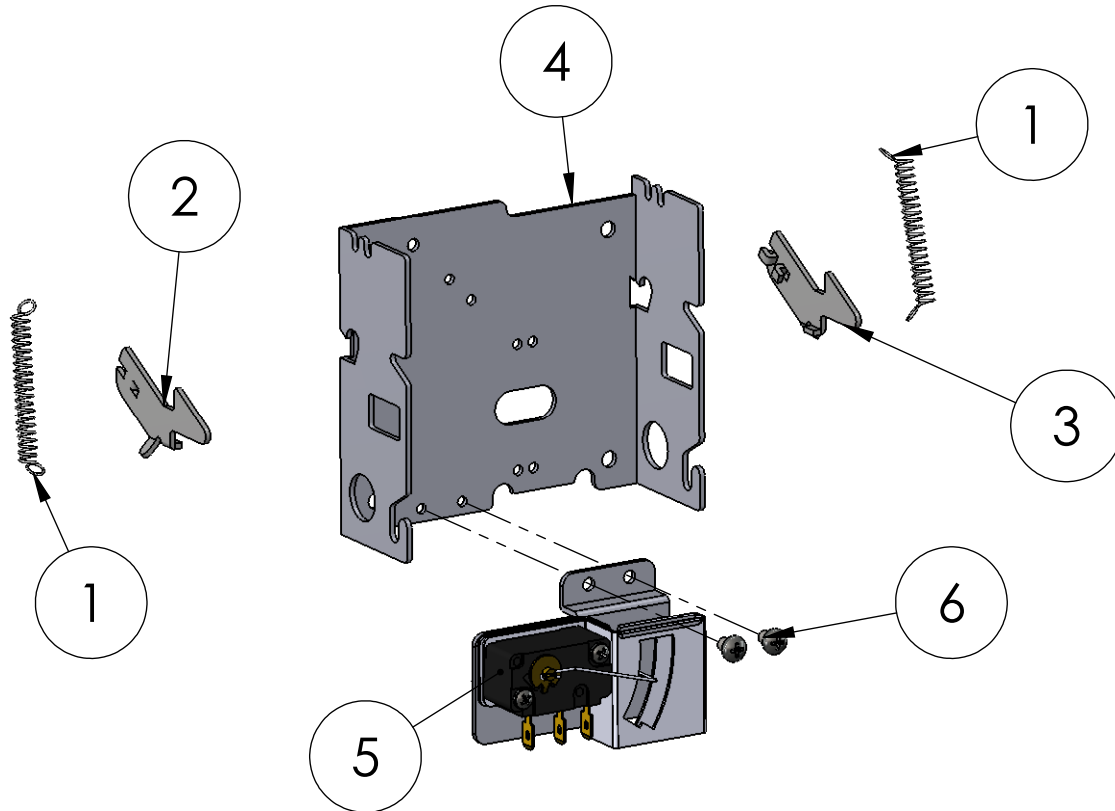

P/N 1700002

CHNL ASSY,4B,USA,25C,LES MECH,882/955

ITEM NO.	PART NUMBER	DESCRIPTION	
1	04050011	SPRING, LATCH EAR	2
2	04170021-01	LATCH EAR, RIGHT	1
3	04170022-01	LATCH EAR, LEFT	1
4	04170023	CHNL, MIDGET, 4B	1
5	06170006	SW & CHUTE, ASSY, BD, 25C, 882/955	1
6	P-190-6-2	SCREW, 6-32 X 1/8, PHIL, PH, SERRATED, MS	2