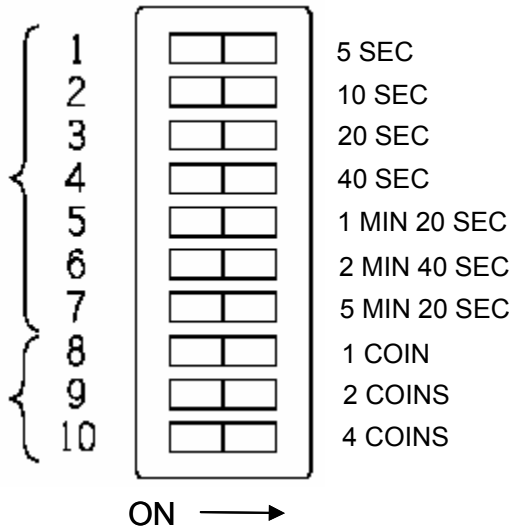

## ATV-3 TIMER P/N 09780007-12VDC TIMER CONFIGURATION SHEET

### SWITCH SETTINGS

SELECT DESIRED TIME PER COIN BY COMBINING APPROPRIATE SWITCH VALUES.

SELECT DESIRED NUMBER OF COINS TO VEND BY COMBINING APPROPRIATE SWITCH VALUES.