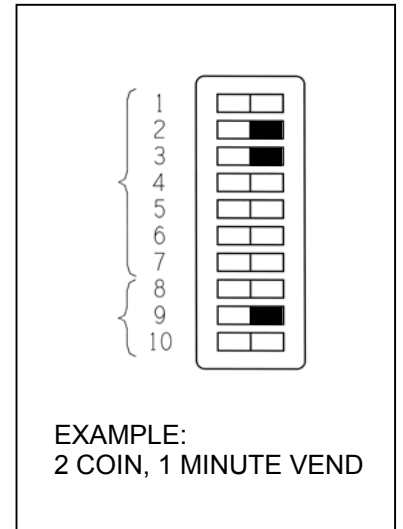

COIN MECHANISMS INC.

PO Box 5128, 400 Regency Drive, Glendale Heights, IL 60139-5128 VOICE: 630/924-7070 1-800-323-6498 FAX: 630/924-7088

ATV-3 TIMER P/N 09780007-12VDC TIMER CONFIGURATION SHEET

SWITCH SETTINGS

SELECT DESIRED TIME PER COIN BY COMBINING APPROPRIATE SWITCH VALUES.

SELECT DESIRED NUMBER OF COINS TO VEND BY COMBINING APPROPRIATE SWITCH VALUES.