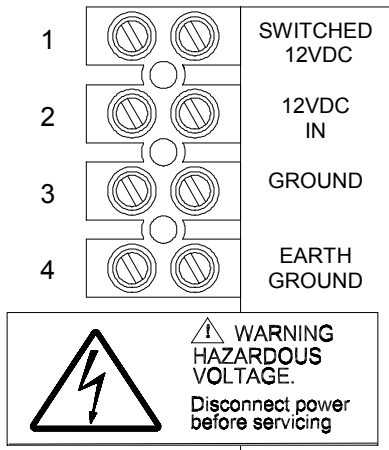

### SWITCH SETTINGS

SELECT DESIRED TIME PER COIN BY COMBINING APPROPRIATE SWITCH VALUES.

SELECT DESIRED NUMBER OF COINS TO VEND BY COMBINING APPROPRIATE SWITCH VALUES.

### TERMINAL BLOCK CONNECTIONS