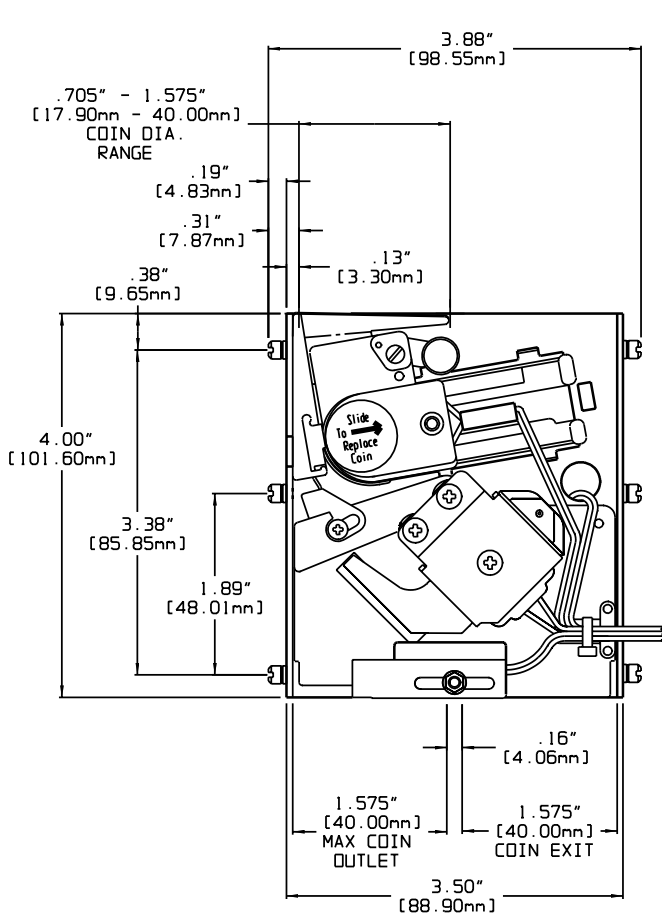

DIMENSIONS

CC-62

CABLE LENGTH BETWEEN COMPARATOR AND REMOTE ELECTRONICS IS 8-1/2"

REMOTE ELECTRONICS

REMOTE WITH BRACKET

REMOTE WITH RETAINER

COIN MECHANISMS INC.

P.O. Box 5128, Glendale Heights, IL 60139-5128
 630/924-7070*1-800/323-6498*FAX 630/924-7088*E-MAIL-coinmech@coinmech.com
 VISIT OUR WEB SITE AT www.coinmech.com