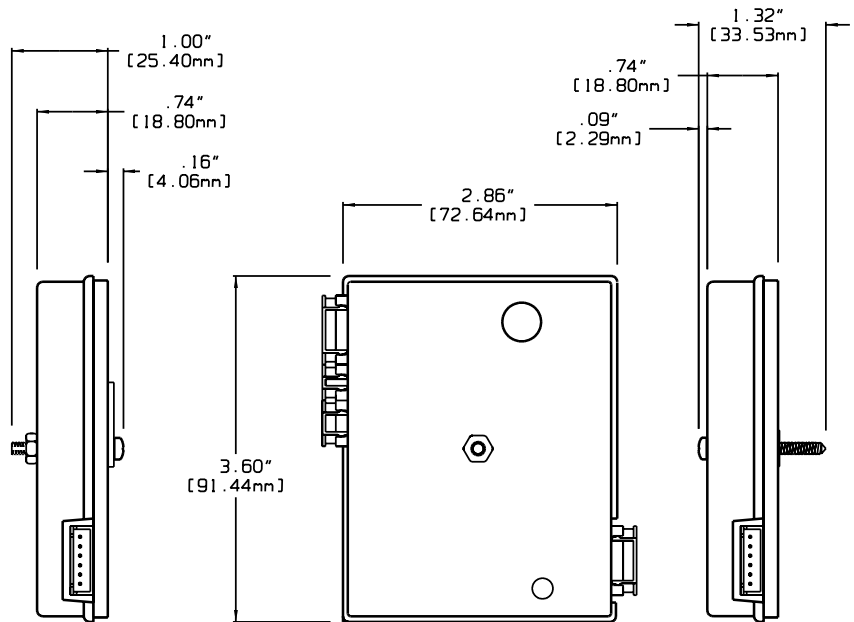

DIMENSIONS

CC-62

CABLE LENGTH BETWEEN COMPARATOR AND REMOTE ELECTRONICS IS 8-1/2"

REMOTE ELECTRONICS

REMOTE WITH BRACKET

REMOTE WITH RETAINER

COIN MECHANISMS INC.

P.O. Box 5128, Glendale Heights, IL 60139-5128
 630/924-7070*1-800/323-6498*FAX 630/924-7088*E-MAIL-coinmech@coinmech.com
 VISIT OUR WEB SITE AT www.coinmech.com