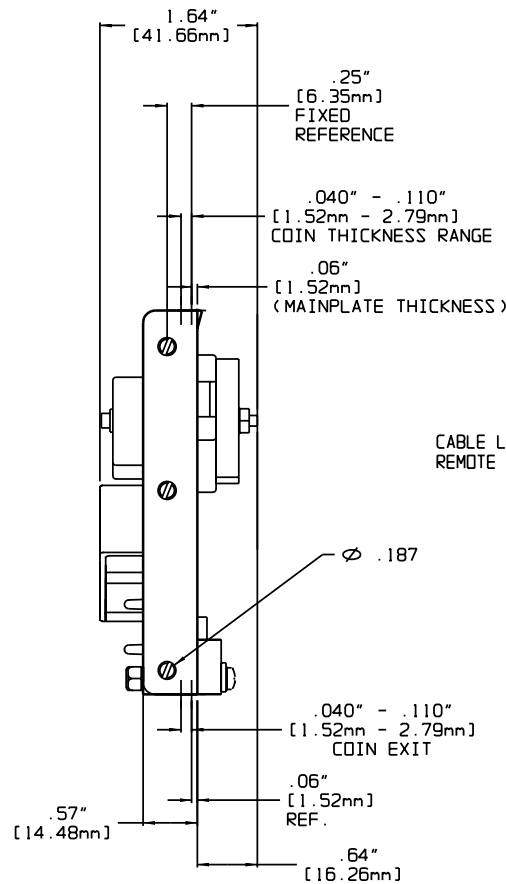

DIMENSIONS

CC-62

CABLE LENGTH BETWEEN COMPARATOR AND REMOTE ELECTRONICS IS 8-1/2"

REMOTE ELECTRONICS

REMOTE WITH BRACKET

REMOTE WITH RETAINER

COIN MECHANISMS INC.

P.O. Box 5128, Glendale Heights, IL 60139-5128
 630/924-7070*1-800/323-6498*FAX 630/924-7088*E-MAIL-coinmech@coinmech.com
 VISIT OUR WEB SITE AT www.coinmech.com