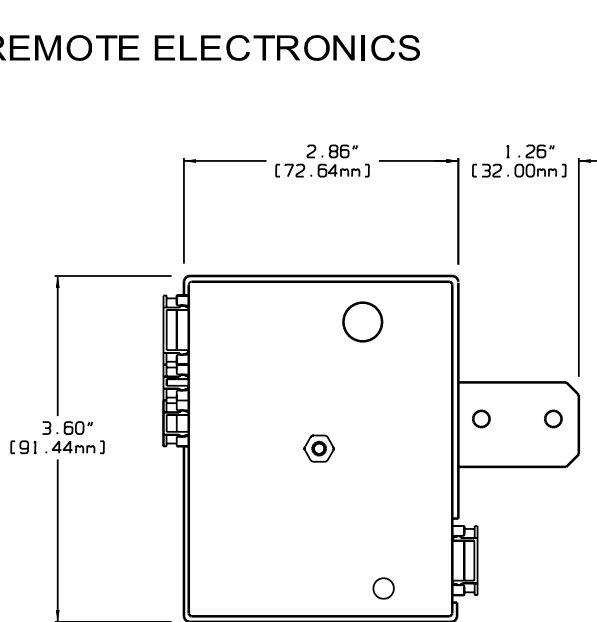

DIMENSIONS

CC-62

CABLE LENGTH BETWEEN COMPARATOR AND REMOTE ELECTRONICS IS 8-1/2"

REMOTE ELECTRONICS

REMOTE WITH BRACKET

REMOTE WITH RETAINER

COIN MECHANISMS INC.

P.O. Box 5128, Glendale Heights, IL 60139-5128
 630/924-7070*1-800/323-6498*FAX 630/924-7088*E-MAIL-coinmech@coinmech.com
 VISIT OUR WEB SITE AT www.coinmech.com