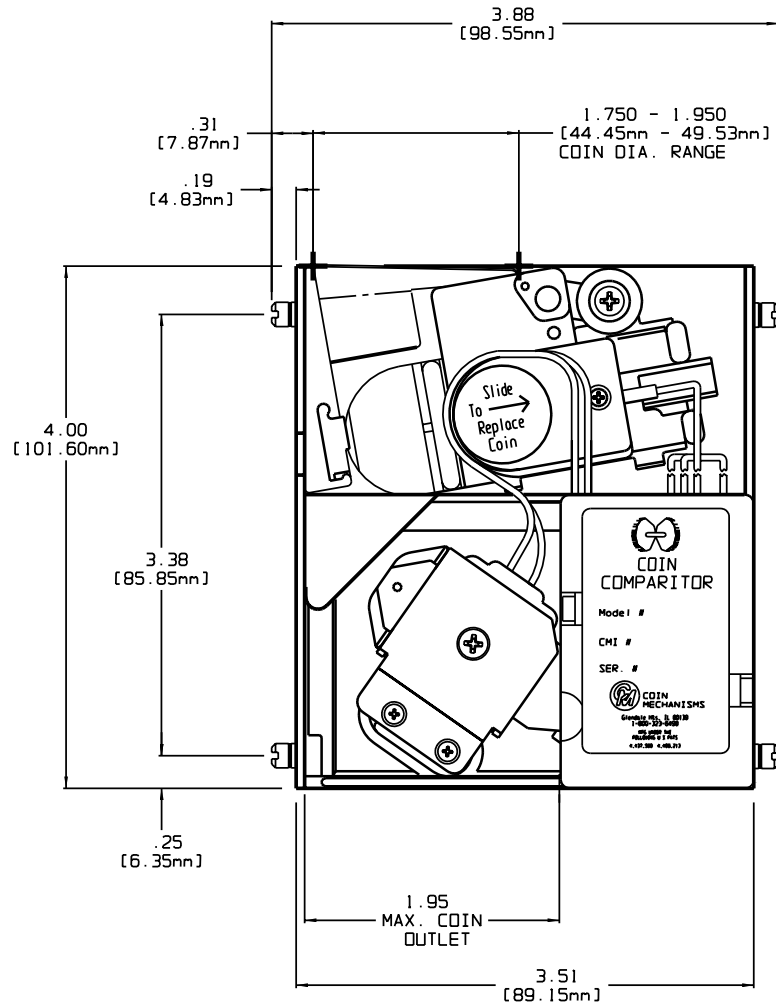

DIMENSIONS

CC-36

COIN MECHANISMS INC.

P.O. Box 5128, Glendale Heights, IL 60139-5128
 630/924-7070*1-800/323-6498*FAX 630/924-7088*E-MAIL-coinmech@coinmech.com
 VISIT OUR WEB SITE AT www.coinmech.com

P/N ENG00052 -5/02