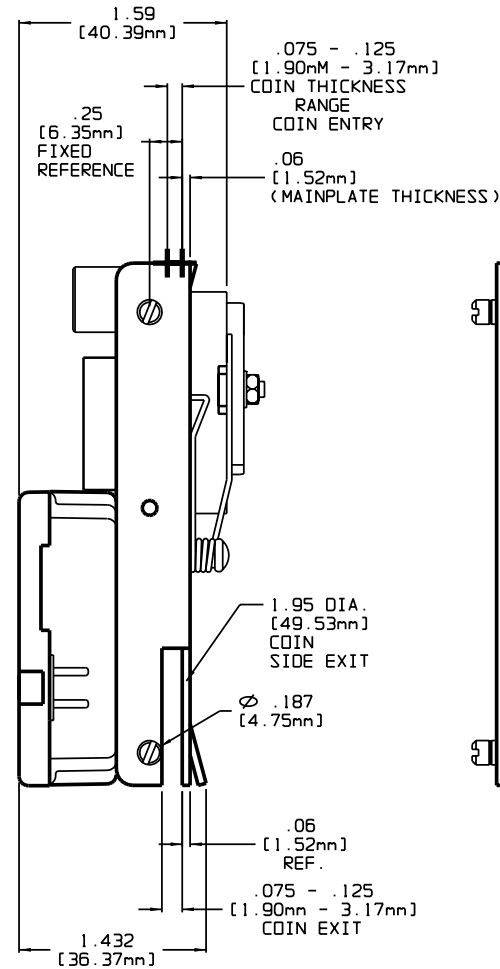

DIMENSIONS

CC-36

COIN MECHANISMS INC.

P.O. Box 5128, Glendale Heights, IL 60139-5128
 630/924-7070*1-800/323-6498*FAX 630/924-7088*E-MAIL-coinmech@coinmech.com
 VISIT OUR WEB SITE AT www.coinmech.com

P/N ENG00052 -5/02