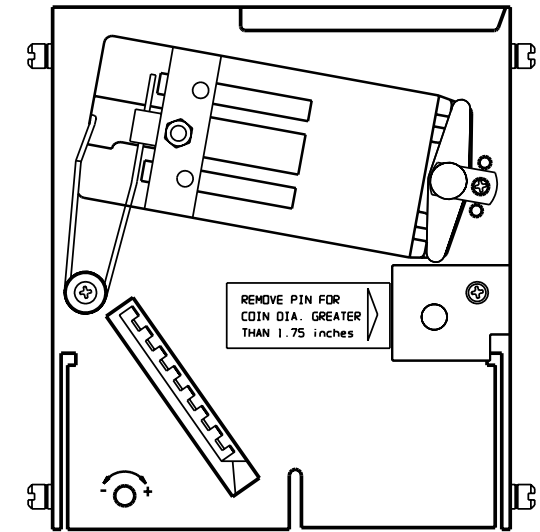

DIMENSIONS

CC-36

COIN MECHANISMS INC.

P.O. Box 5128, Glendale Heights, IL 60139-5128
 630/924-7070*1-800/323-6498*FAX 630/924-7088*E-MAIL-coinmech@coinmech.com
 VISIT OUR WEB SITE AT www.coinmech.com

P/N ENG00052 -5/02