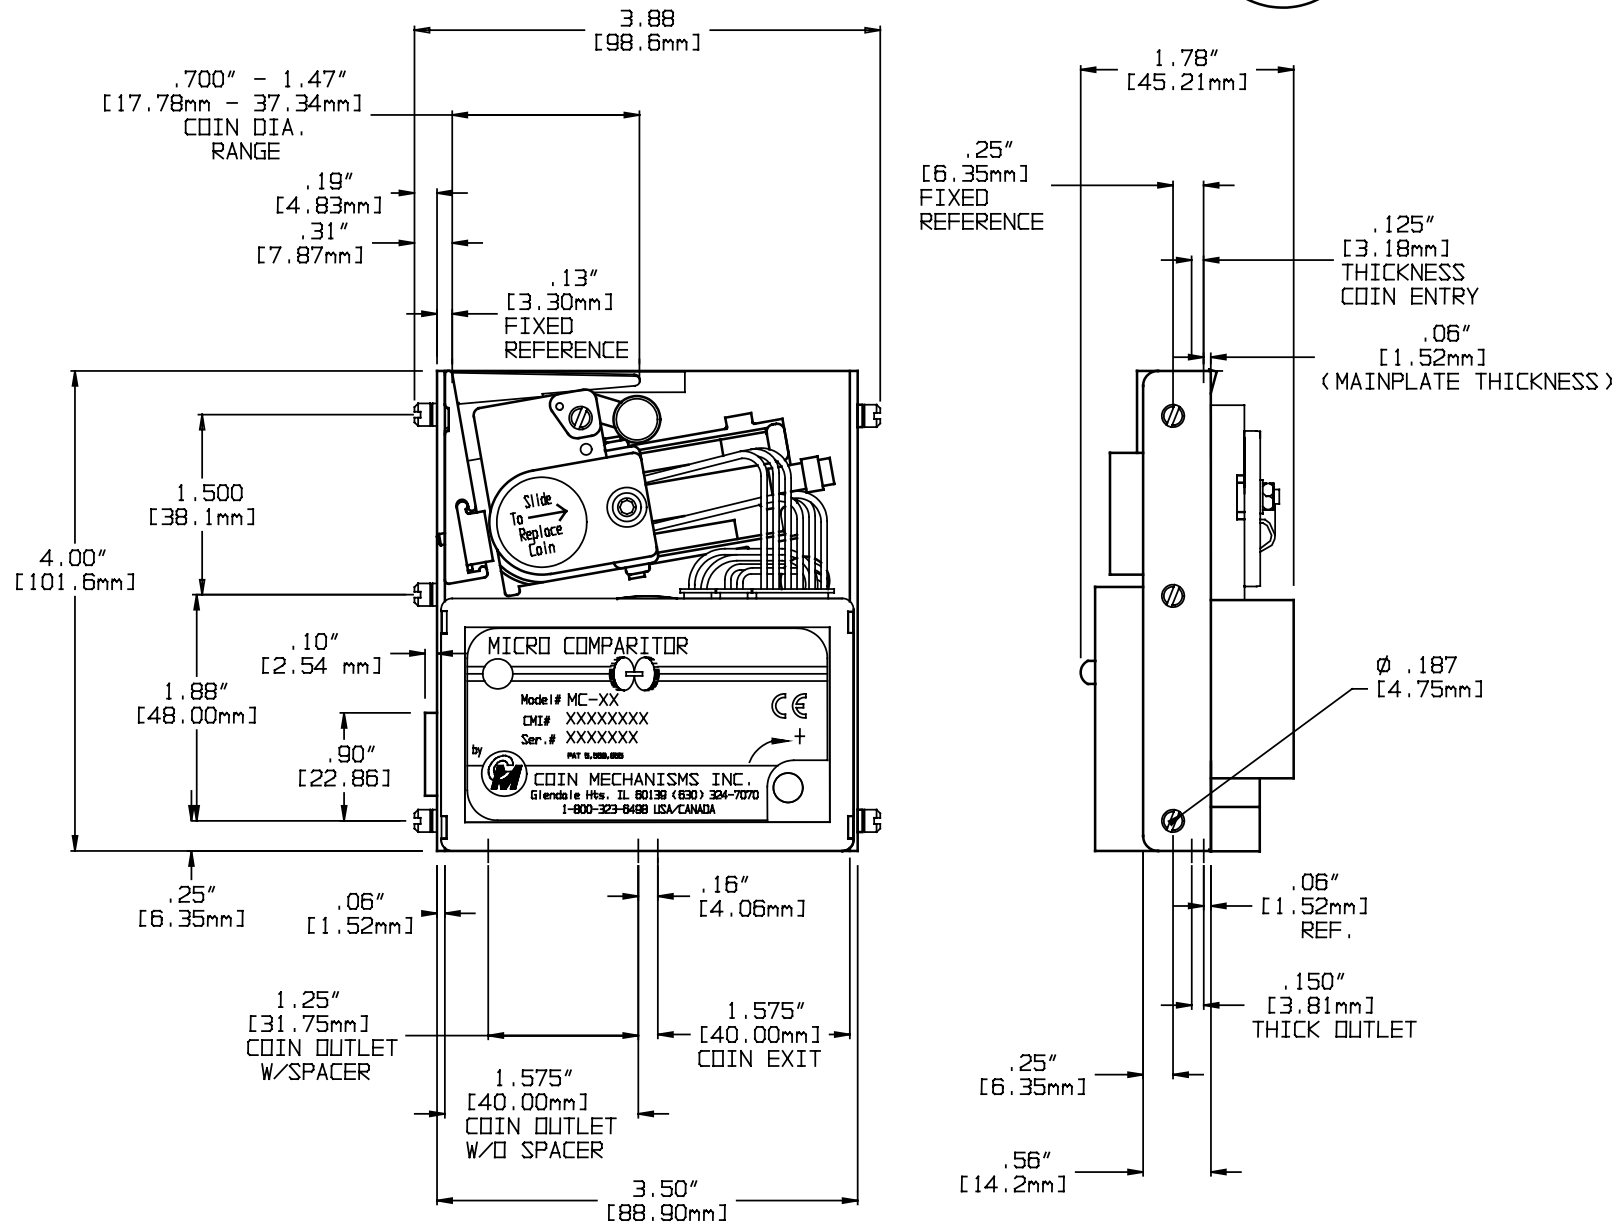

MC DIMENSIONS

COIN MECHANISMS INC.

P.O. Box 5128, Glendale Heights, IL 60139-5128
 630/924-7070*1-800/323-6498*FAX 630/924-7088*E-MAIL-coinmech@coinmech.com
 VISIT OUR WEB SITE AT www.coinmech.com

P/N ENG00054 -4/09