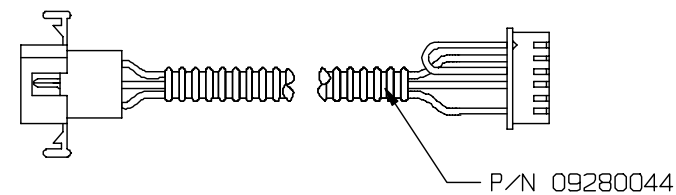

IC-33 SMART MARK DIMENSIONS

.160" [4.1mm]	.310" [7.9mm]
.140" [3.6mm]	.290" [7.4mm]
.120" [3.0mm]	.270" [6.9mm]
.105" [2.7mm]	.255" [6.5mm]
.095" [2.4mm]	.245" [6.2mm]
.082" [2.1mm]	.232" [5.9mm]
.072" [1.8mm]	.222" [5.3mm]
"A" SPACER	"B" ENTRY
SPACER OPTIONS	