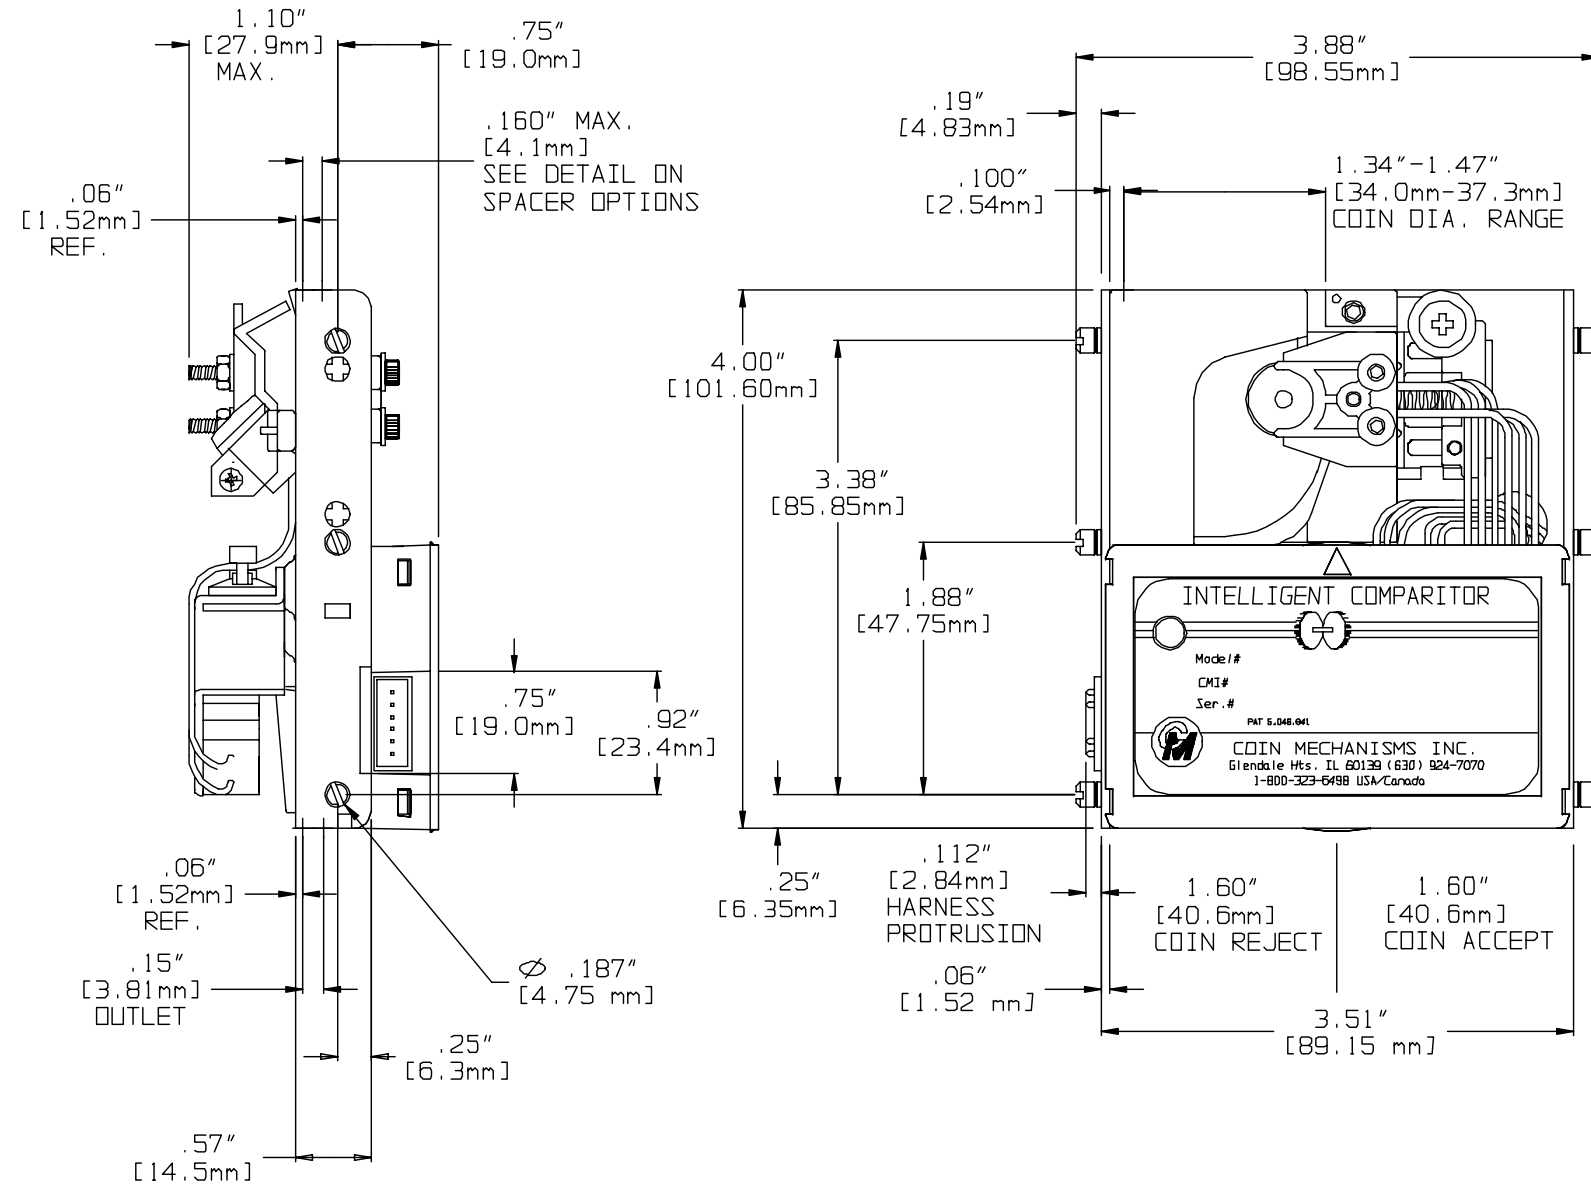

IC-33 SMART MARK DIMENSIONS

.160" [4.1mm]	.310" [7.9mm]
.140" [3.6mm]	.290" [7.4mm]
.120" [3.0mm]	.270" [6.9mm]
.105" [2.7mm]	.255" [6.5mm]
.095" [2.4mm]	.245" [6.2mm]
.082" [2.1mm]	.232" [5.9mm]
.072" [1.8mm]	.222" [5.3mm]
"A" SPACER	"B" ENTRY
SPACER OPTIONS	