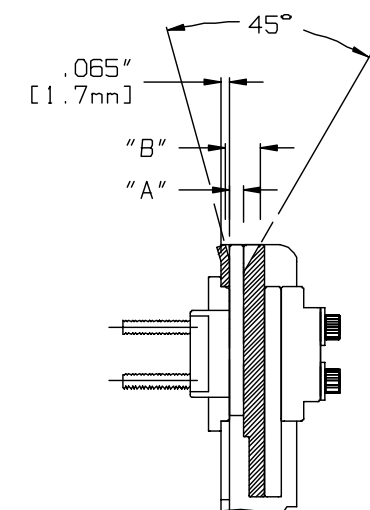

IC-33 SMART MARK DIMENSIONS

.160" [4.1mm]	.310" [7.9mm]
.140" [3.6mm]	.290" [7.4mm]
.120" [3.0mm]	.270" [6.9mm]
.105" [2.7mm]	.255" [6.5mm]
.095" [2.4mm]	.245" [6.2mm]
.082" [2.1mm]	.232" [5.9mm]
.072" [1.8mm]	.222" [5.3mm]
"A" SPACER	"B" ENTRY
SPACER OPTIONS	