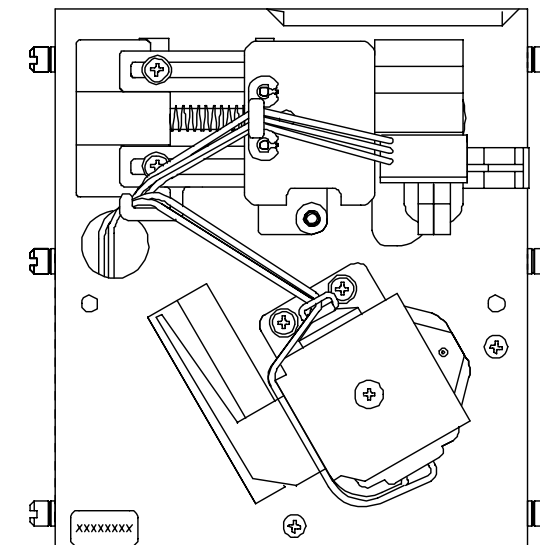

IC-33 SMART MARK DIMENSIONS

.160" [4.1mm]	.310" [7.9mm]
.140" [3.6mm]	.290" [7.4mm]
.120" [3.0mm]	.270" [6.9mm]
.105" [2.7mm]	.255" [6.5mm]
.095" [2.4mm]	.245" [6.2mm]
.082" [2.1mm]	.232" [5.9mm]
.072" [1.8mm]	.222" [5.3mm]
"A" SPACER	"B" ENTRY
SPACER OPTIONS	