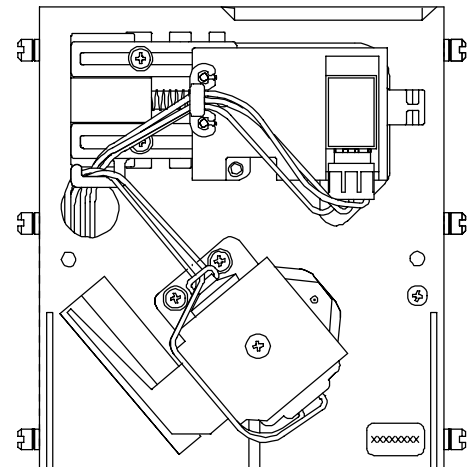

IC-33 VALENCE SENSOR DIMENSIONS

.160" [4.1mm]	.310" [7.9mm]
.140" [3.6mm]	.290" [7.4mm]
.120" [3.0mm]	.270" [6.9mm]
.105" [2.7mm]	.255" [6.5mm]
.095" [2.4mm]	.245" [6.2mm]
.082" [2.1mm]	.232" [5.9mm]
.072" [1.8mm]	.222" [5.3mm]
"A" SPACER	"B" ENTRY
SPACER OPTIONS	