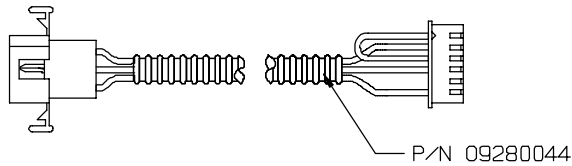

IC-33 VALENCE SENSOR DIMENSIONS

.160" [4.1mm]	.310" [7.9mm]
.140" [3.6mm]	.290" [7.4mm]
.120" [3.0mm]	.270" [6.9mm]
.105" [2.7mm]	.255" [6.5mm]
.095" [2.4mm]	.245" [6.2mm]
.082" [2.1mm]	.232" [5.9mm]
.072" [1.8mm]	.222" [5.3mm]
"A" SPACER	"B" ENTRY
SPACER OPTIONS	