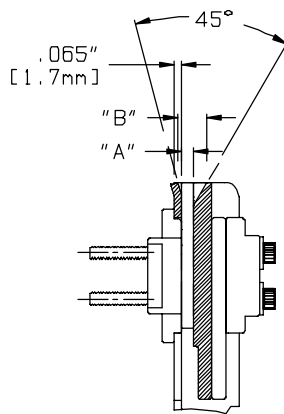

IC-33 VALENCE SENSOR DIMENSIONS

.160" [4.1mm]	.310" [7.9mm]
.140" [3.6mm]	.290" [7.4mm]
.120" [3.0mm]	.270" [6.9mm]
.105" [2.7mm]	.255" [6.5mm]
.095" [2.4mm]	.245" [6.2mm]
.082" [2.1mm]	.232" [5.9mm]
.072" [1.8mm]	.222" [5.3mm]
"A" SPACER	"B" ENTRY
SPACER OPTIONS	