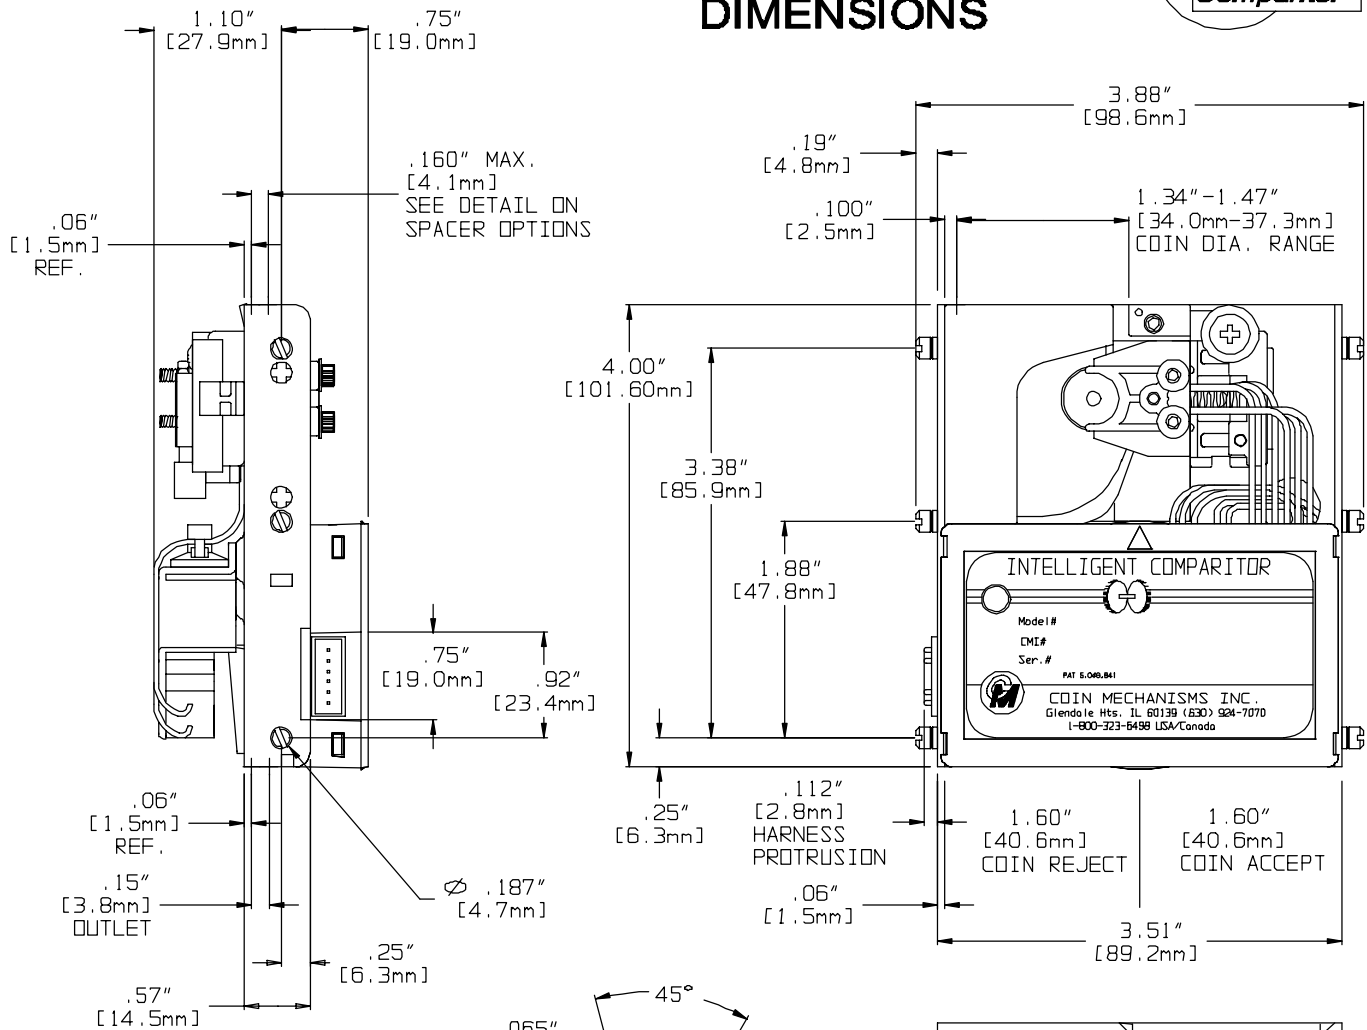

IC-33 VALENCE SENSOR DIMENSIONS

.160" [4.1mm]	.310" [7.9mm]
.140" [3.6mm]	.290" [7.4mm]
.120" [3.0mm]	.270" [6.9mm]
.105" [2.7mm]	.255" [6.5mm]
.095" [2.4mm]	.245" [6.2mm]
.082" [2.1mm]	.232" [5.9mm]
.072" [1.8mm]	.222" [5.3mm]
"A" SPACER	"B" ENTRY
SPACER OPTIONS	