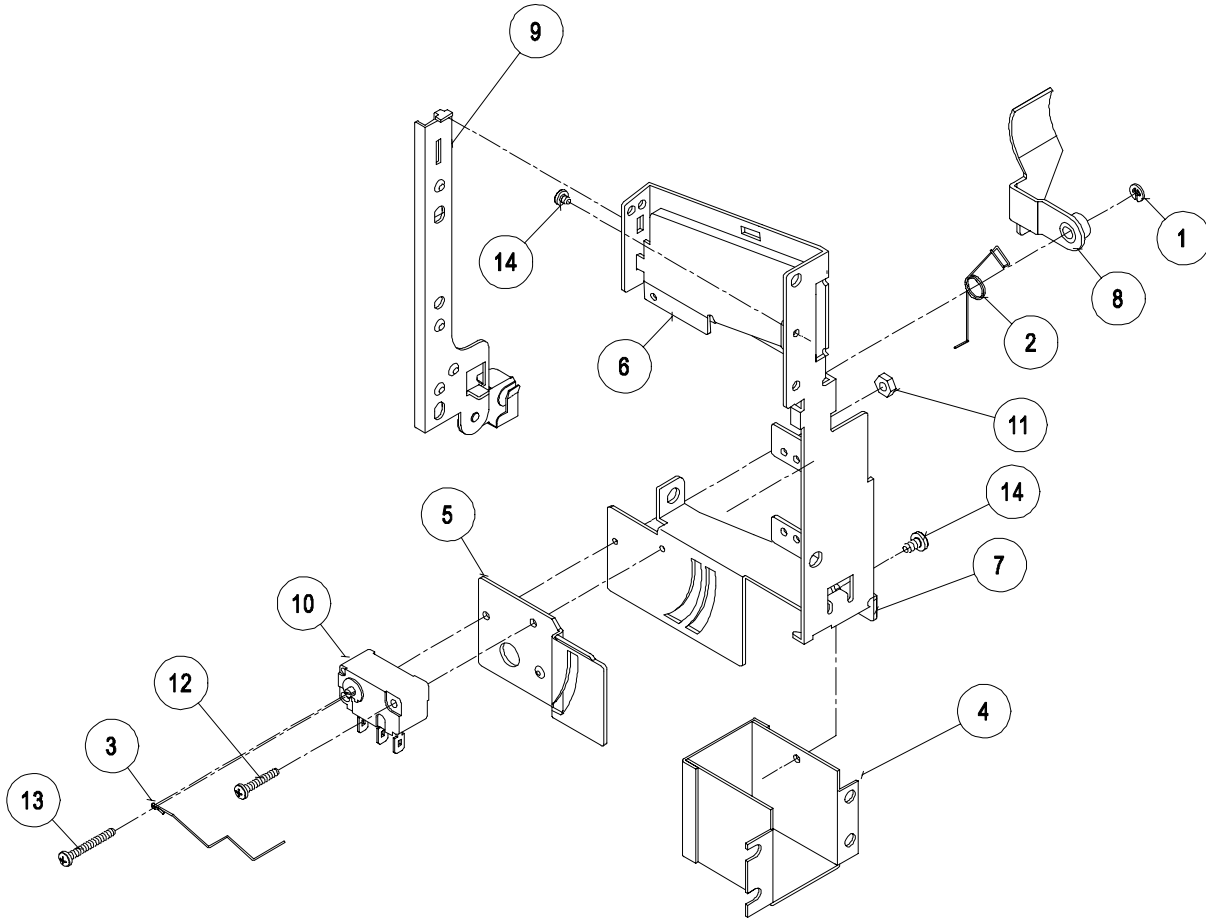

MECH MTG BRKT

P/N 06800026

MATERIAL COLUMN						
ITEM	P/N	QTY	MATL' DESCRIPTION	ITEM	P/N	QTY
1	04050016	1	RETAINER, "C" WASHER, 5/32 DIA. PIN	8	05800004	1
2	04050036	1	SPRING, TORSION, REJECT LEVER, 80 SERIES	9	05800015	1
3	04050072	1	WIRE, SW, 5/25C, 8000	10	08290009	1
4	04800008-01	1	CUP, COIN RETURN	11	406-4	1
5	04800011-01	1	CHUTE, SWITCH, 25C	12	P-104-4-12	1
6	04800026-01	1	CHUTE, COIN ENTRY	13	P-104-4-16	1
7	05800001	1	BRKT, ASSY, MECH MTG	14	PSQ-216-6-4	2