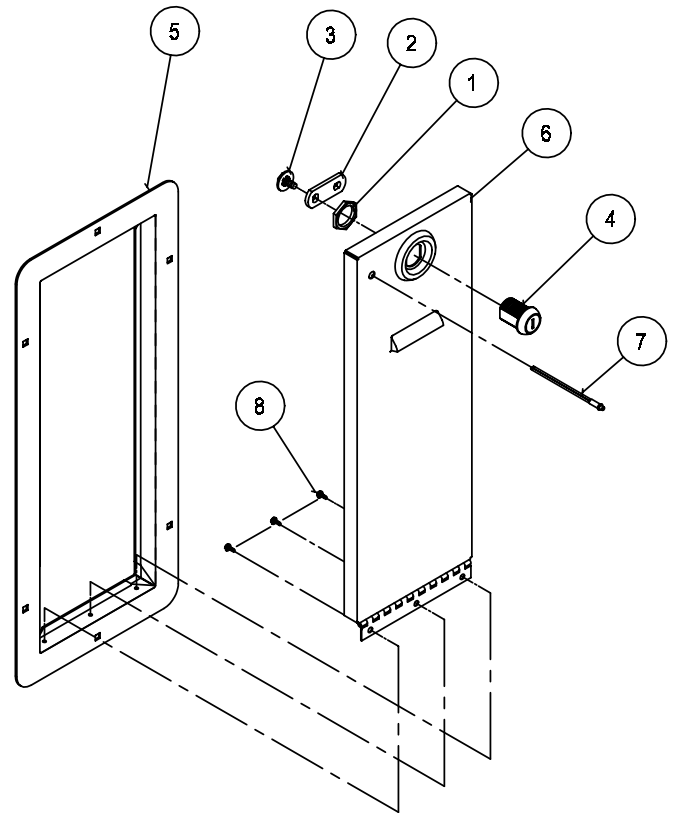

6000 SERIES ACCESS DOOR 6000 SERIES TICKET TRAY ASSEMBLY

P/N 50600002

P/N 06600002
TICKET TRAY

MATERIAL COLUMN			
ITEM	P/N	QTY	MATL' DESCRIPTION
1	04050069	1	WIRE, SW, TKT
2	04600013	1	BRKT, MTG, SW, TKT TRAY
3	05600015	1	TRAY, ASSY, TKT
4	08290224	1	SW, COIN, YD, .187 TERM, 90°, TKT
5	600-4	2	WASHER, FLAT, #4
6	P-104-4-12	2	SCREW, 4-40 X 3/4, PHIL, PH, MS
7	P-104-4-4	2	SCREW, 4-40 X 1/4, PHIL, PH, MS

P/N 60000016
FRAME & DOOR ASSY

MATERIAL COLUMN			
ITEM	P/N	QTY	MATL' DESCRIPTION
1	04090086	1	NUT, PANEL, 3/4-24, STAMPED
2	04090087	1	CAM, 1/8 X 5/8 X 1-1/4 DBL "D"
3	04090569	1	SCREW, 10 X 24 X 3/8, PHIL, HX, SEMS
4	04090572	1	LOCK, 7/8, FK, KD, #SA102, HUDWAVE
5	05600002-37	1	FRAME, ASSY, ACCESS
6	05600014-37	1	DR, ASSY, TKT TRAY, LED
7	08290187	1	LED, RED, 12VDC, PANEL MOUNT, 5/32 HOLE
8	P-108-6-2-1/2	3	SCREW, 6-32 X 5/32, PHIL, BIND HEAD