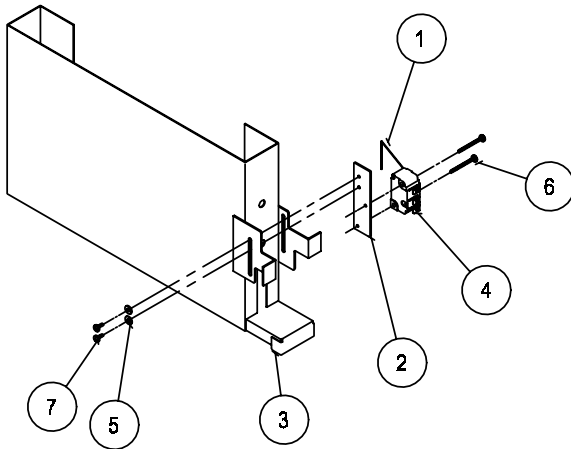

6000 SERIES ACCESS DOOR 6000 SERIES TICKET TRAY ASSEMBLY

P/N 50600002

P/N 06600002
TICKET TRAY

MATERIAL COLUMN			
ITEM	P/N	QTY	MATL' DESCRIPTION
1	04050069	1	WIRE, SW, TKT
2	04600013	1	BRKT, MTG, SW, TKT TRAY
3	05600015	1	TRAY, ASSY, TKT
4	08290224	1	SW, COIN, YD, .187 TERM, 90°, TKT
5	600-4	2	WASHER, FLAT, #4
6	P-104-4-12	2	SCREW, 4-40 X 3/4, PHIL, PH, MS
7	P-104-4-4	2	SCREW, 4-40 X 1/4, PHIL, PH, MS

P/N 60000016
FRAME & DOOR ASSY

MATERIAL COLUMN			
ITEM	P/N	QTY	MATL' DESCRIPTION
1	04090086	1	NUT, PANEL, 3/4-24, STAMPED
2	04090087	1	CAM, 1/8 X 5/8 X 1-1/4 DBL "D"
3	04090569	1	SCREW, 10 X 24 X 3/8, PHIL, HX, SEMS
4	04090572	1	LOCK, 7/8, FK, KD, #SA102, HUDWAVE
5	05600002-37	1	FRAME, ASSY, ACCESS
6	05600014-37	1	DR, ASSY, TKT TRAY, LED
7	08290187	1	LED, RED, 12VDC, PANEL MOUNT, 5/32 HOLE
8	P-108-6-2-1/2	3	SCREW, 6-32 X 5/32, PHIL, BIND HEAD