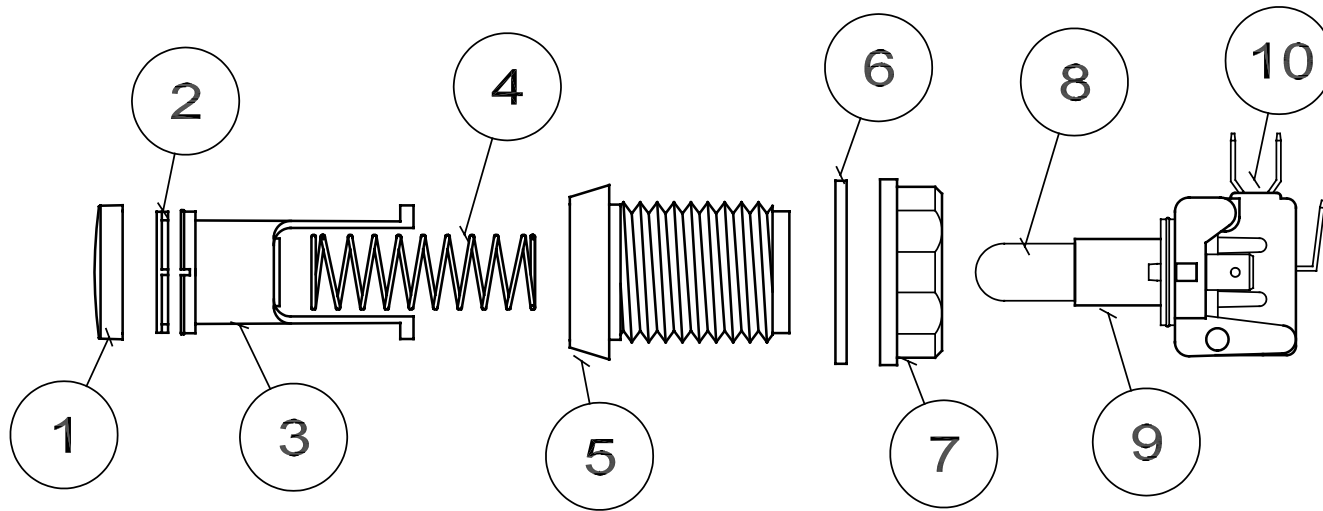

BUTTONS: 2900 MPB series

Parts List

MATERIAL COLUMN			
ITEM	CMI P/N	SUFFIX	DESCRIPTION
1	905310		LENS CAP
		-2.6	RED
		-3.6	YELLOW
		-4.6	DR GREEN
		-5.6	AMBER
		-7.6	BLUE
		-8.6	CLEAR
2	905315		PLATE,LEGEND-MPB
		-2.5	RED
		-3.5	YELLOW
		-4.5	GREEN
		-5.5	AMBER
		-6.5	WHITE
		-7.5	BLUE
3	905320.3		PLUNGER, MPB (WHITE ONLY)
4	905306-2		SPRING, RETURN-PUSHBUTTON
5	905325-1.5		BEZEL, MPB-BLACK
6	905303.3		WASHER, PUSHBUTTON
7	905304.4		NUT, PUSHBUTTON
8	905305		LAMP, WEDGEBASE
		-1	6.3 VOLTS, .25 AMPS
		-2	12 VOLTS, .25 AMPS
		-3	14 VOLTS, .19 AMPS
		-4	24 VOLTS, .14 AMPS
		-5	28 VOLTS, .06 AMPS
		-9	14 VOLTS, .08 AMPS
		-10	6.3 VOLTS DC, .25 AMPS
9	404868-1		HOLDER, W/TERMINAL .250, L/LAMP & SWITCH
10	908950		SWITCH, LIMIT-PLUNGER, PUSH BUTTON
	902269		SWITCH, MTR PULSE,.187, SP, GOLD