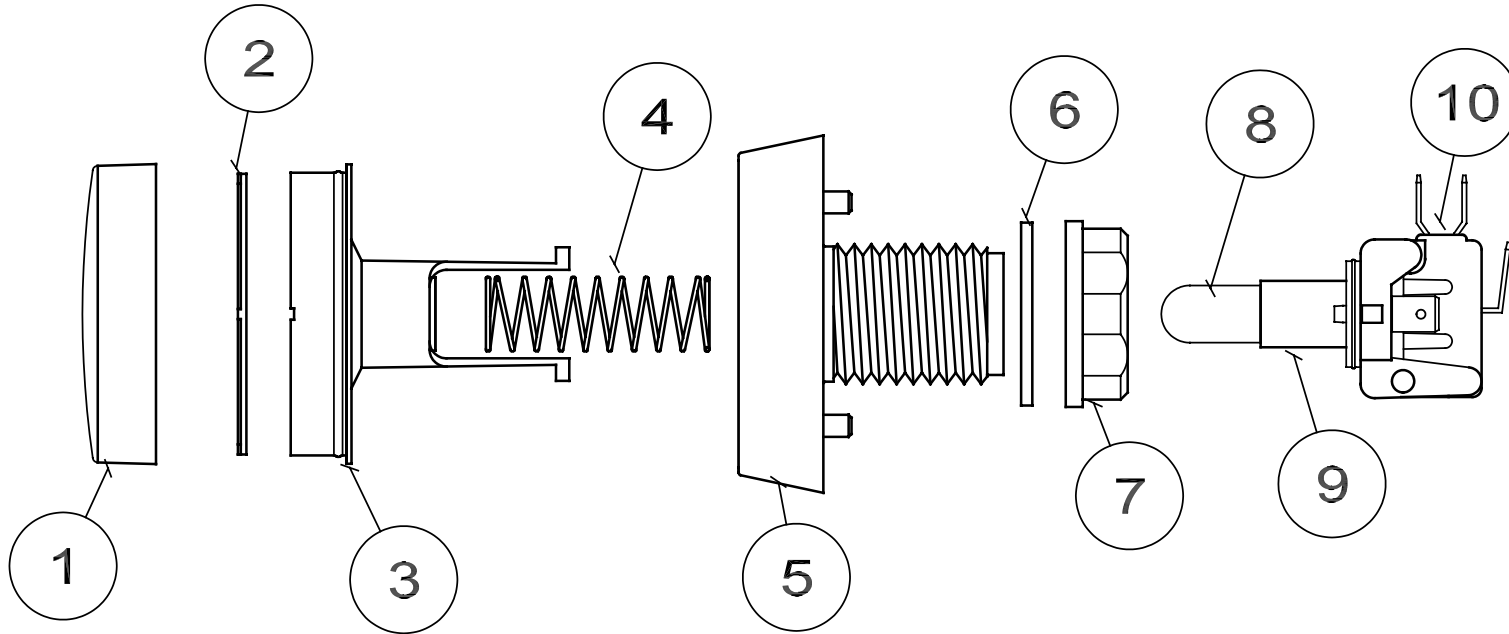

BUTTONS: 2903 CPB series

Parts List

MATERIAL COLUMN			
ITEM	CMI P/N	SUFFIX	DESCRIPTION
1	905313		LENS CAP, CPB
		-2.6	RED
		-3.6	YELLOW
		-4.6	GREEN
		-5.6	AMBER
		-7.6	BLUE
		-8.6	CLEAR
2	905319		PLATE, LEGEND-CPB
		-2.5	RED
		-3.5	YELLOW
		-4.5	GREEN
		-5.5	AMBER
		-6.5	WHITE
		-7.5	BLUE
3	905323.4		PLUNGER, CPB (WHITE ONLY)
4	905306-2		SPRING, RETURN-PUSHBUTTON
5	905328-1.3		BEZEL, CPB-BLACK
6	905303.3		WASHER, PUSHBUTTON
7	905304.4		NUT, PUSHBUTTON
8	905305		LAMP, WEDGEBASE
		-1	6.3 VOLTS, .25 AMPS
		-2	12 VOLTS, .25 AMPS
		-3	14 VOLTS, .19 AMPS
		-4	24 VOLTS, .14 AMPS
		-5	28 VOLTS, .06 AMPS
		-9	14 VOLTS, .08 AMPS
		-10	6.3 VOLTS DC, .25 AMPS
9	404868-1		HOLDER, W/TERMINAL .250, L/LAMP & SWITCH
10	908950		SWITCH, LIMIT-PLUNGER, PUSH BUTTON
	902269		SWITCH, MTR PULSE, .187, SP, GOLD