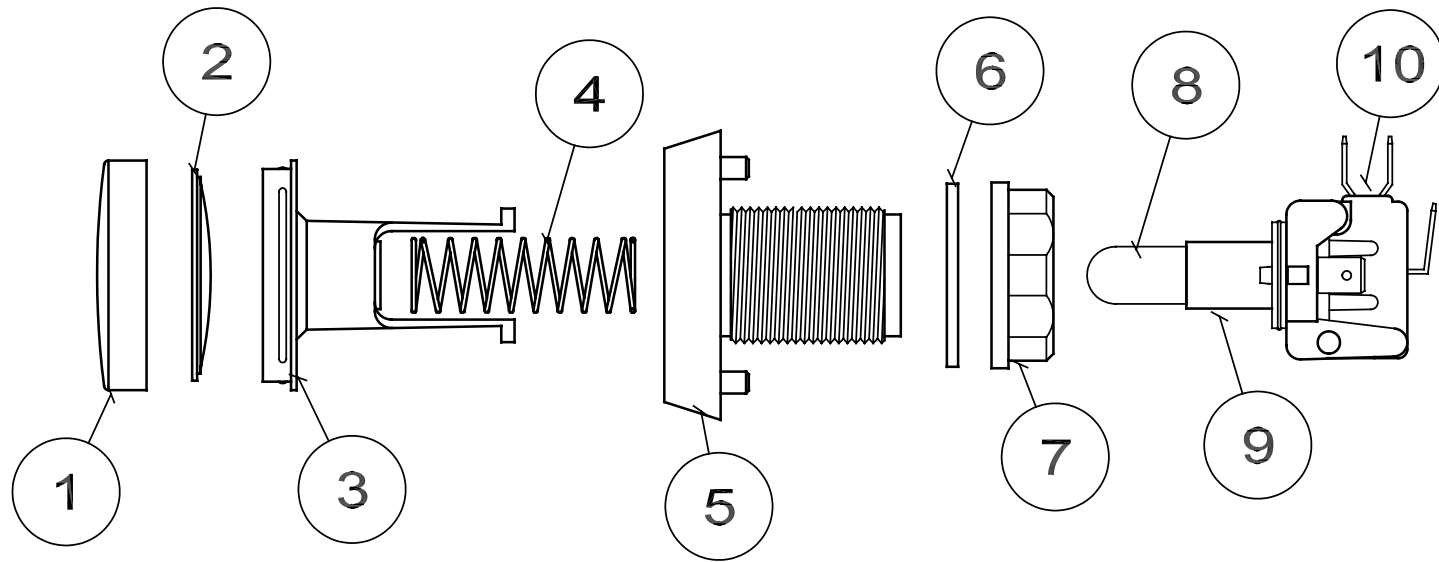

BUTTONS: 2904 SPB series Parts List

MATERIAL COLUMN			
ITEM	CMI P/N	SUFFIX	DESCRIPTION
1	905313		LENS CAP, SPB (SPECIFY COLOR)
		-2.5	RED
		-3.5	YELLOW
		-4.5	GREEN
		-5.5	AMBER
		-7.5	BLUE
		-8.5	CLEAR
2	905319		PLATE, LEGEND-SPB (SPECIFY COLOR)
		-2.4	RED
		-3.4	YELLOW
		-4.4	GREEN
		-5.4	AMBER
		-6.4	WHITE
		-7.4	BLUE
3	905324.4		PLUNGER, SPB (WHITE ONLY)
4	905306-2		SPRING, RETURN-PUSHBUTTON
5	905329-1.6		BEZEL, SPB-BLACK
6	905303.3		WASHER, PUSHBUTTON
7	905304.4		NUT, PUSHBUTTON
8	905305		LAMP, WEDGEBASE
		-1	6.3 VOLTS, .25 AMPS
		-2	12 VOLTS, .25 AMPS
		-3	14 VOLTS, .19 AMPS
		-4	24 VOLTS, .14 AMPS
		-5	28 VOLTS, .06 AMPS
		-9	14 VOLTS, .08 AMPS
		-10	6.3 VOLTS DC, .25 AMPS
9	404868-1		HOLDER, W/TERMINAL .250, L/LAMP & SWITCH
10	908950		SWITCH, LIMIT-PLUNGER, PUSH BUTTON
	902269		SWITCH, MTR PULSE, .187, SP, GOLD