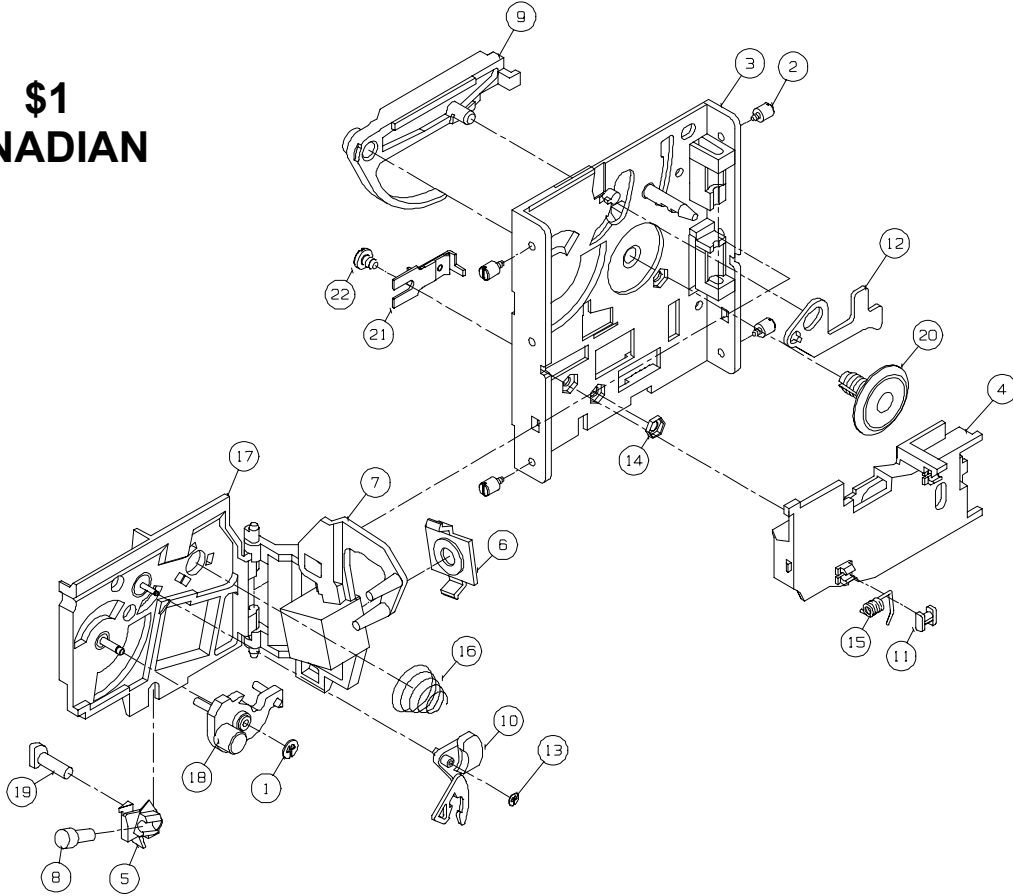

COIN MECHANISMS INC.

Where The Money Meets The Machine

PO Box 5128, 400 Regency Drive, Glendale Heights, IL 60139-5128 VOICE: 630/924-7070 1-800-323-6498 FAX: 630/924-708

**\$1
CANADIAN**

P/n 10910001			
MATERIAL COLUMN			
ITEM	PART NO.	QTY	MATERIAL DESCRIPTION
1	04050007	1	RETAINER,"C"WASHER, 3/32DIA PIN
2	04060005-01	4	STUD,#6MTG
3	04120002-00	1	MAINPLATE,EXPORT
4	04120049	1	COVERPLATE,EXPORT,W/APF ABILITY
5	04120051	1	RAIL,MAG,SNAP ON
6	04120058	1	RETAINER,MAGNET,SNAP ON
7	04120059	1	GATE,MAGNET
8	04120064	1	MAGNET,DUO STICK
9	04120070	1	LEVER,OPERATING
10	04120076	1	LEVER,UNDERSIZED,\$1/25C
11	04120079	1	RETAINER,STRING BREAKER
12	04120082	1	BLADE,WIPER,EXPORT
13	04120090	1	RETAINER"C"WASHER, 1/16 DIA PIN
14	04120094	1	NUT,PAL,6-40
15	04120095	1	WIRE,STRING BREAKER
16	04120098	1	SPRING,GATE-GREEN
17	05120006	1	GATE,PIN ASSY
18	05120023	1	CRADLE,ASSY,\$1
19	05120071-05	1	ROD ASSY,TRANSFER&RAIL
20	05120080	1	KEEPER ASSY,THK
21	05120082	1	SEPARATOR,ASSY, SM DIA
22	110-6-2	1	SCREW,6-32X1/8 TH MACH